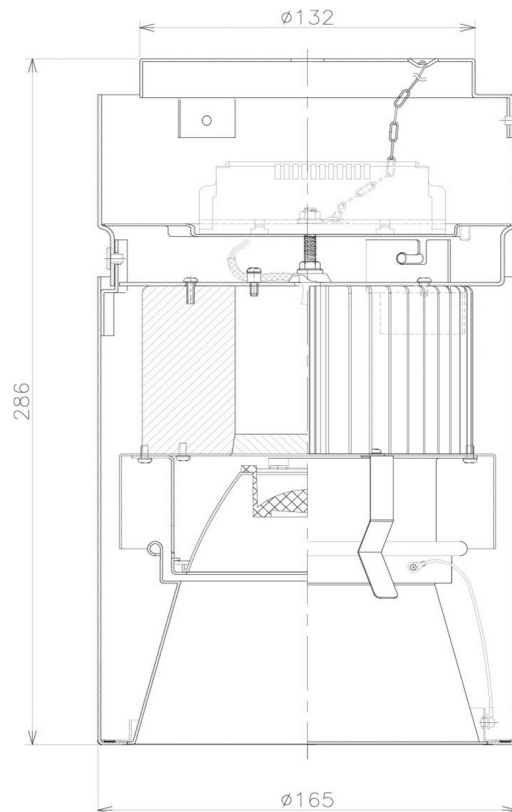

Item no. CD011-3620DB8535D

Series Name: Ceiling Light (Deep Cone)

Dark Mirror Reflector

Installation	Direct mount
Type	
Fixture wattage	36W
Beam angle	15 deg
Color Temp.	3500K
CRI	Ra>85
Luminous	2721 lm
Body	Die-cast aluminum alloy
Body finish	Black
Trim finish	Black
Reflector finish	Dark Mirror
IP Rate	IP20
Light source	COB module
Input Voltage	AC220~240V
Dimming Type	Non-Dimmable
Certificate	CE, CCC
Cut Hole	N/A

Weight	
42.8W	2.6kg
36.0W	2.4kg
28.5W	2.4kg