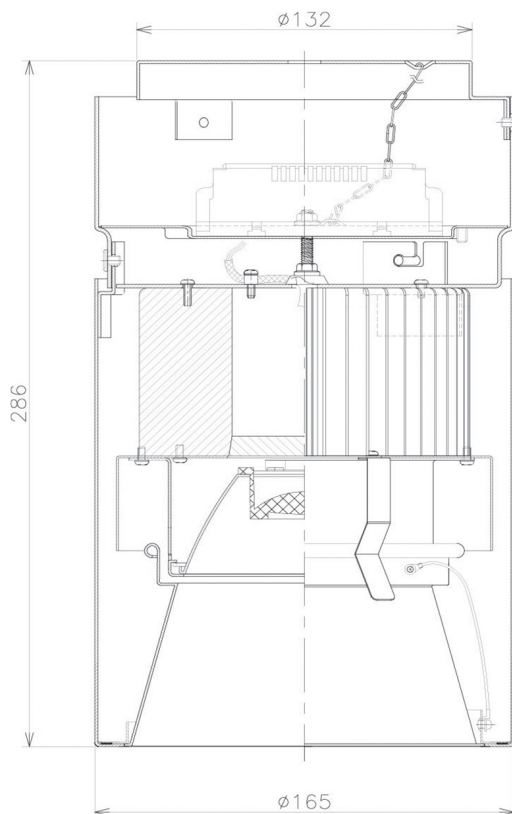

Item no. CD011-3620DB8535D

Series Name: Ceiling Light (Deep Cone)

Dark Mirror Reflector

Installation	Direct mount
Type	Ceiling Light (Deep Cone)
Fixture wattage	36W
Beam angle	15 deg
Color Temp.	3500K
CRI	Ra>85
Luminous	2721 lm
Body	Die-cast aluminum alloy
Body finish	Black
Trim finish	Black
Reflector finish	Dark Mirror
IP Rate	IP20
Light source	COB module
Input Voltage	AC220~240V
Dimming Type	Non-Dimmable
Certificate	CE, CCC
Cut Hole	N/A

Weight	
42.8W	2.6kg
36.0W	2.4kg
28.5W	2.4kg