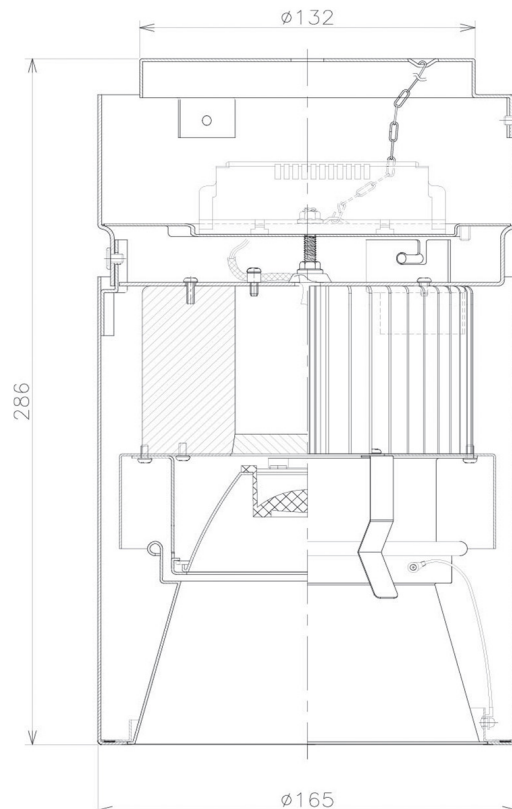

Item no. CD011-3620DB8535D

Series Name: Ceiling Light (Deep Cone)

Dark Mirror Reflector

Installation	Direct mount
Type	
Fixture wattage	36W
Beam angle	15 deg
Color Temp.	3500K
CRI	Ra>85
Luminous	2721 lm
Body	Die-cast aluminum alloy
Body finish	Black
Trim finish	Black
Reflector finish	Dark Mirror
IP Rate	IP20
Light source	COB module
Input Voltage	AC220~240V
Dimming Type	Non-Dimmable
Certificate	CE, CCC
Cut Hole	N/A

Weight	
42.8W	2.6kg
36.0W	2.4kg
28.5W	2.4kg