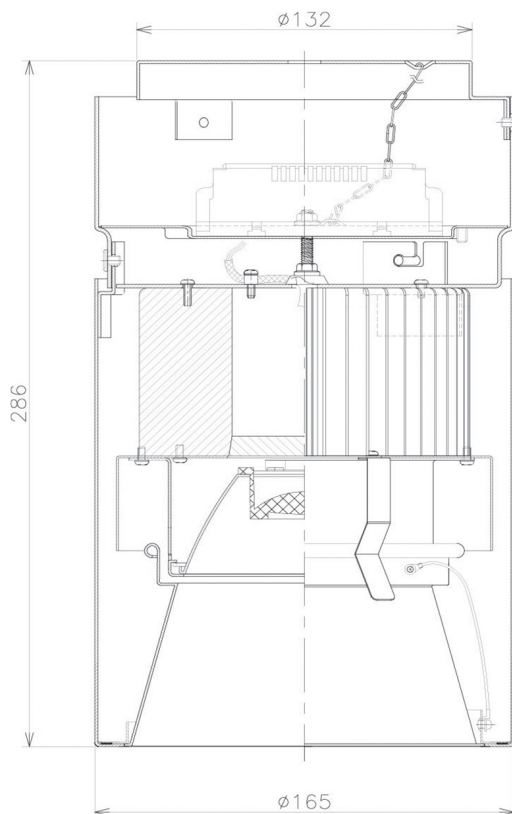

Item no. CD011-3620DB8540D

Series Name: Ceiling Light (Deep Cone)

Dark Mirror Reflector

Installation	Direct mount
Type	Ceiling Light (Deep Cone)
Fixture wattage	36W
Beam angle	15 deg
Color Temp.	4000K
CRI	Ra>85
Luminous	2746 lm
Body	Die-cast aluminum alloy
Body finish	Black
Trim finish	Black
Reflector finish	Dark Mirror
IP Rate	IP20
Light source	COB module
Input Voltage	AC220~240V
Dimming Type	Non-Dimmable
Certificate	CE, CCC
Cut Hole	N/A

Weight	
42.8W	2.6kg
36.0W	2.4kg
28.5W	2.4kg