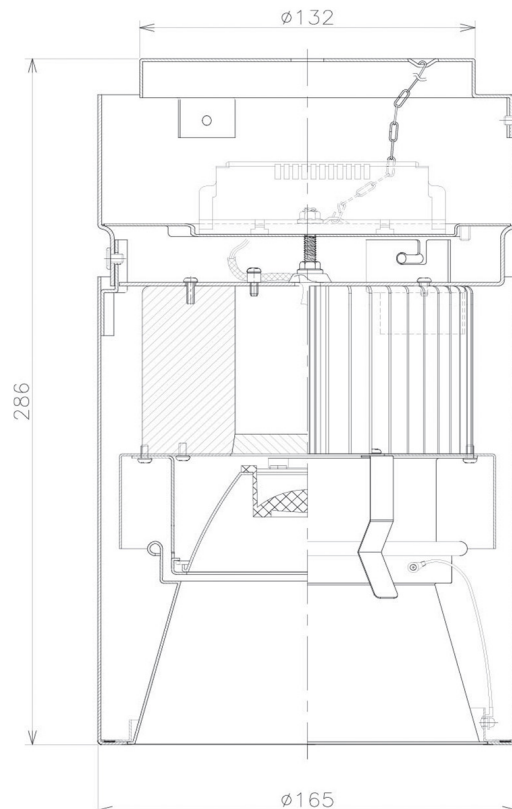

Item no. CD011-3620DB8540D

Series Name: Ceiling Light (Deep Cone)

Dark Mirror Reflector

Installation	Direct mount
Type	
Fixture wattage	36W
Beam angle	15 deg
Color Temp.	4000K
CRI	Ra>85
Luminous	2746 lm
Body	Die-cast aluminum alloy
Body finish	Black
Trim finish	Black
Reflector finish	Dark Mirror
IP Rate	IP20
Light source	COB module
Input Voltage	AC220~240V
Dimming Type	Non-Dimmable
Certificate	CE, CCC
Cut Hole	N/A

Weight	
42.8W	2.6kg
36.0W	2.4kg
28.5W	2.4kg