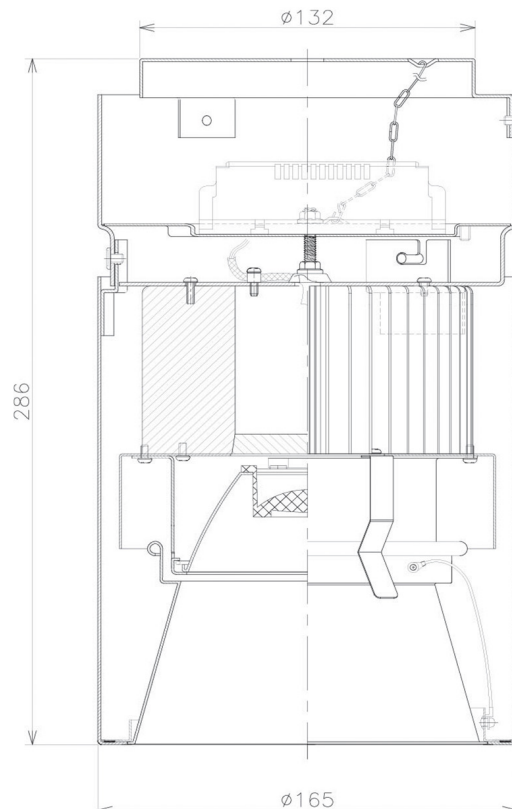

Item no. CD011-3620MB8527D

Series Name: Ceiling Light (Deep Cone)

Installation	Direct mount
Type	Ceiling Light (Deep Cone)
Fixture wattage	36W
Beam angle	15 deg
Color Temp.	2700K
CRI	Ra>85
Luminous	2703 lm
Body	Die-cast aluminum alloy
Body finish	Black
Trim finish	Black
Reflector finish	Mirror
IP Rate	IP20
Light source	COB module
Input Voltage	AC220~240V
Dimming Type	Non-Dimmable
Certificate	CE, CCC
Cut Hole	N/A

Weight	
42.8W	2.6kg
36.0W	2.4kg
28.5W	2.4kg