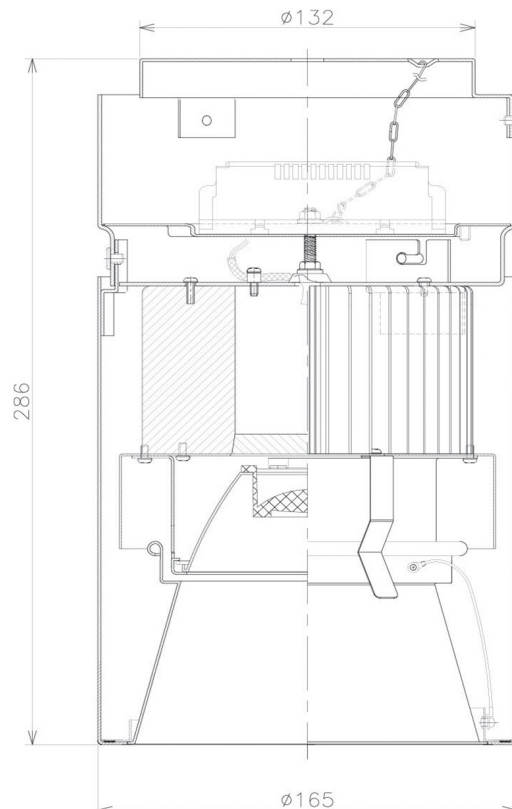

Item no. CD011-3620MB8527D

Series Name: Ceiling Light (Deep Cone)

Installation	Direct mount
Type	
Fixture wattage	36W
Beam angle	15 deg
Color Temp.	2700K
CRI	Ra>85
Luminous	2703 lm
Body	Die-cast aluminum alloy
Body finish	Black
Trim finish	Black
Reflector finish	Mirror
IP Rate	IP20
Light source	COB module
Input Voltage	AC220~240V
Dimming Type	Non-Dimmable
Certificate	CE, CCC
Cut Hole	N/A

Weight	
42.8W	2.6kg
36.0W	2.4kg
28.5W	2.4kg