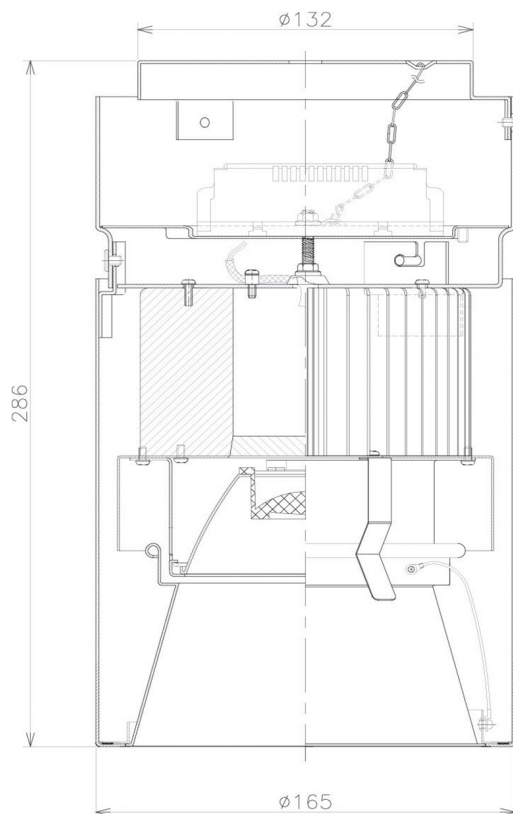

Item no. CD011-3620MB8535D

Series Name: Ceiling Light (Deep Cone)

| | |
|------------------|---------------------------|
| Installation | Direct mount |
| Type | Ceiling Light (Deep Cone) |
| Fixture wattage | 36W |
| Beam angle | 15 deg |
| Color Temp. | 3500K |
| CRI | Ra>85 |
| Luminous | 2864 lm |
| Body | Die-cast aluminum alloy |
| Body finish | Black |
| Trim finish | Black |
| Reflector finish | Mirror |
| IP Rate | IP20 |
| Light source | COB module |
| Input Voltage | AC220~240V |
| Dimming Type | Non-Dimmable |
| Certificate | CE, CCC |
| Cut Hole | N/A |

| Weight | |
|--------|-------|
| 42.8W | 2.6kg |
| 36.0W | 2.4kg |
| 28.5W | 2.4kg |