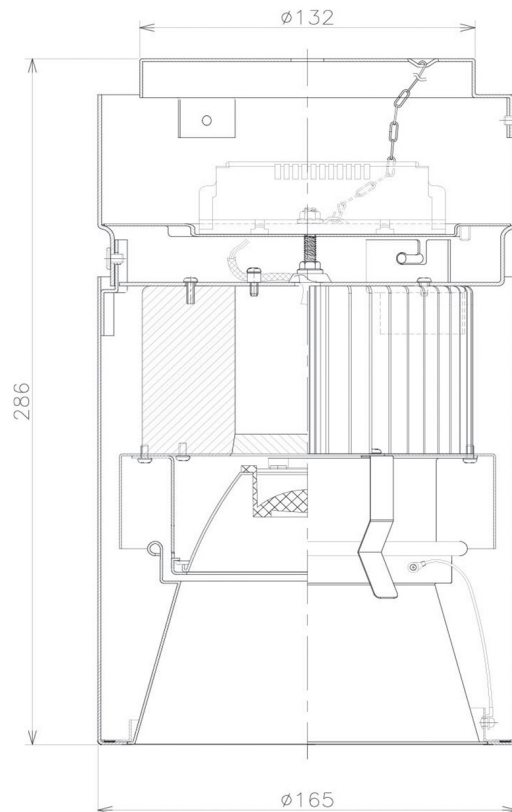

Item no. CD011-3620MB8535D

Series Name: Ceiling Light (Deep Cone)

Installation	Direct mount
Type	
Fixture wattage	36W
Beam angle	15 deg
Color Temp.	3500K
CRI	Ra>85
Luminous	2864 lm
Body	Die-cast aluminum alloy
Body finish	Black
Trim finish	Black
Reflector finish	Mirror
IP Rate	IP20
Light source	COB module
Input Voltage	AC220~240V
Dimming Type	Non-Dimmable
Certificate	CE, CCC
Cut Hole	N/A

Weight	
42.8W	2.6kg
36.0W	2.4kg
28.5W	2.4kg