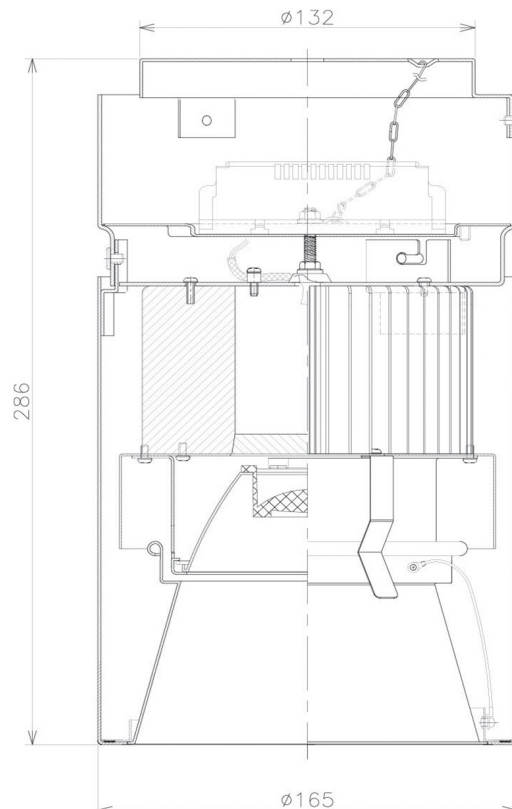

Item no. CD011-3620MB8535D

Series Name: Ceiling Light (Deep Cone)

Installation	Direct mount
Type	
Fixture wattage	36W
Beam angle	15 deg
Color Temp.	3500K
CRI	Ra>85
Luminous	2864 lm
Body	Die-cast aluminum alloy
Body finish	Black
Trim finish	Black
Reflector finish	Mirror
IP Rate	IP20
Light source	COB module
Input Voltage	AC220~240V
Dimming Type	Non-Dimmable
Certificate	CE, CCC
Cut Hole	N/A

Weight	
42.8W	2.6kg
36.0W	2.4kg
28.5W	2.4kg