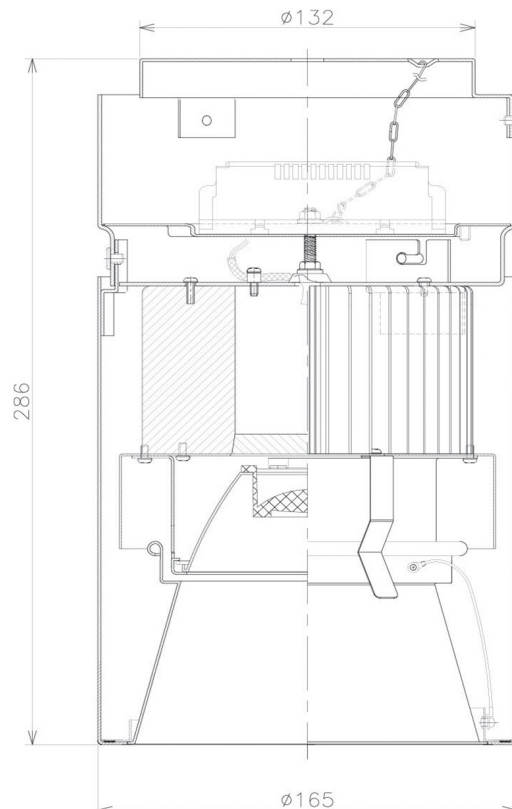

Item no. CD011-3620MB8540D

Series Name: Ceiling Light (Deep Cone)

Installation	Direct mount
Type	
Fixture wattage	36W
Beam angle	15 deg
Color Temp.	4000K
CRI	Ra>85
Luminous	2891 lm
Body	Die-cast aluminum alloy
Body finish	Black
Trim finish	Black
Reflector finish	Mirror
IP Rate	IP20
Light source	COB module
Input Voltage	AC220~240V
Dimming Type	Non-Dimmable
Certificate	CE, CCC
Cut Hole	N/A

Weight	
42.8W	2.6kg
36.0W	2.4kg
28.5W	2.4kg