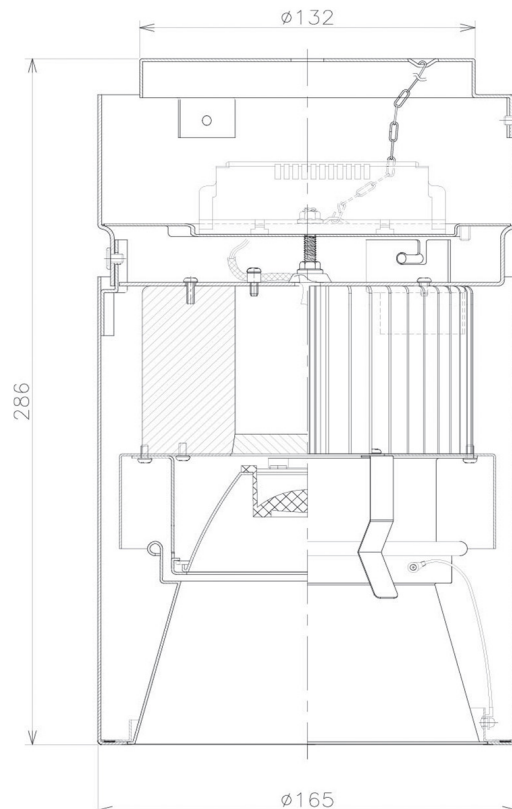

Item no. CD011-3620MB8540D

Series Name: Ceiling Light (Deep Cone)

Installation	Direct mount
Type	Ceiling Light (Deep Cone)
Fixture wattage	36W
Beam angle	15 deg
Color Temp.	4000K
CRI	Ra>85
Luminous	2891 lm
Body	Die-cast aluminum alloy
Body finish	Black
Trim finish	Black
Reflector finish	Mirror
IP Rate	IP20
Light source	COB module
Input Voltage	AC220~240V
Dimming Type	Non-Dimmable
Certificate	CE, CCC
Cut Hole	N/A

Weight	
42.8W	2.6kg
36.0W	2.4kg
28.5W	2.4kg