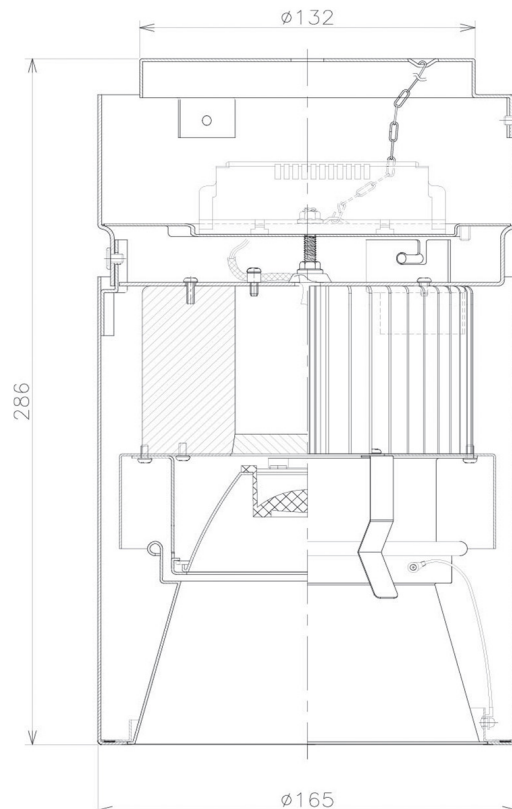

Item no. CD011-3630DB8527D

Series Name: Ceiling Light (Deep Cone)

Dark Mirror Reflector

Installation	Direct mount
Type	
Fixture wattage	36W
Beam angle	30 deg
Color Temp.	2700K
CRI	Ra>85
Luminous	2550 lm
Body	Die-cast aluminum alloy
Body finish	Black
Trim finish	Black
Reflector finish	Dark Mirror
IP Rate	IP20
Light source	COB module
Input Voltage	AC220~240V
Dimming Type	Non-Dimmable
Certificate	CE, CCC
Cut Hole	N/A

Weight	
42.8W	2.6kg
36.0W	2.4kg
28.5W	2.4kg