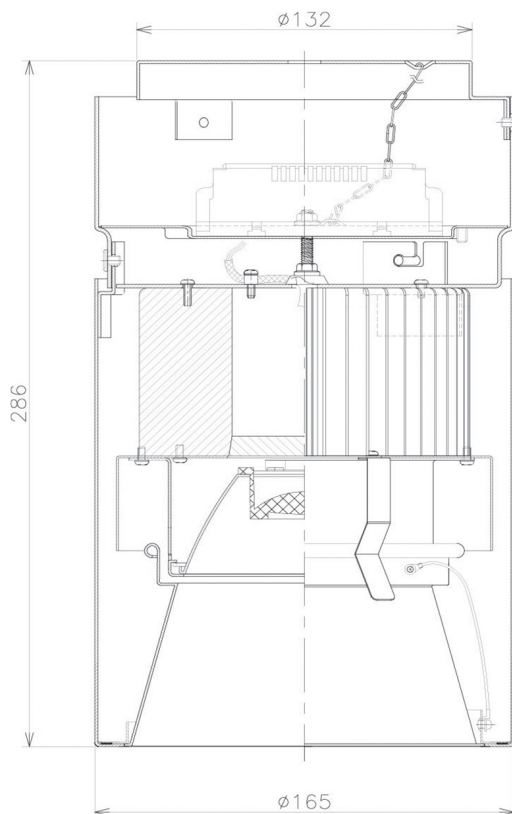

Item no. CD011-3630DB8527D

Series Name: Ceiling Light (Deep Cone)

Dark Mirror Reflector

Installation	Direct mount
Type	Ceiling Light (Deep Cone)
Fixture wattage	36W
Beam angle	30 deg
Color Temp.	2700K
CRI	Ra>85
Luminous	2550 lm
Body	Die-cast aluminum alloy
Body finish	Black
Trim finish	Black
Reflector finish	Dark Mirror
IP Rate	IP20
Light source	COB module
Input Voltage	AC220~240V
Dimming Type	Non-Dimmable
Certificate	CE, CCC
Cut Hole	N/A

Weight	
42.8W	2.6kg
36.0W	2.4kg
28.5W	2.4kg