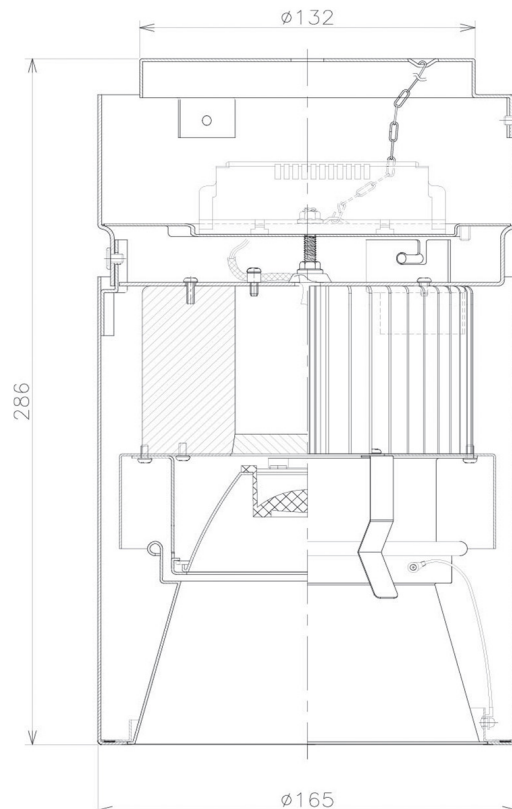

Item no. CD011-3630DB8530D

Series Name: Ceiling Light (Deep Cone)

Dark Mirror Reflector

Installation	Direct mount
Type	
Fixture wattage	36W
Beam angle	30 deg
Color Temp.	3000K
CRI	Ra>85
Luminous	2659 lm
Body	Die-cast aluminum alloy
Body finish	Black
Trim finish	Black
Reflector finish	Dark Mirror
IP Rate	IP20
Light source	COB module
Input Voltage	AC220~240V
Dimming Type	Non-Dimmable
Certificate	CE, CCC
Cut Hole	N/A

Weight	
42.8W	2.6kg
36.0W	2.4kg
28.5W	2.4kg