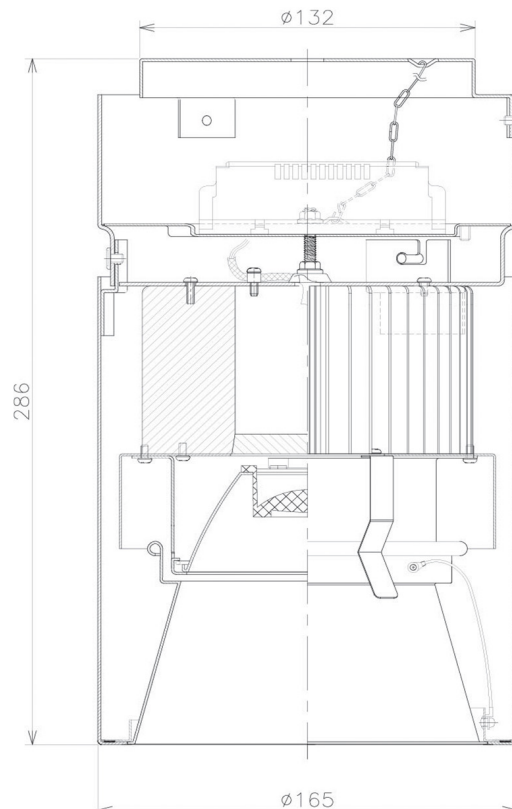

Item no. CD011-3630DB8530D

Series Name: Ceiling Light (Deep Cone)

Dark Mirror Reflector

Installation	Direct mount
Type	Ceiling Light (Deep Cone)
Fixture wattage	36W
Beam angle	30 deg
Color Temp.	3000K
CRI	Ra>85
Luminous	2659 lm
Body	Die-cast aluminum alloy
Body finish	Black
Trim finish	Black
Reflector finish	Dark Mirror
IP Rate	IP20
Light source	COB module
Input Voltage	AC220~240V
Dimming Type	Non-Dimmable
Certificate	CE, CCC
Cut Hole	N/A

Weight	
42.8W	2.6kg
36.0W	2.4kg
28.5W	2.4kg