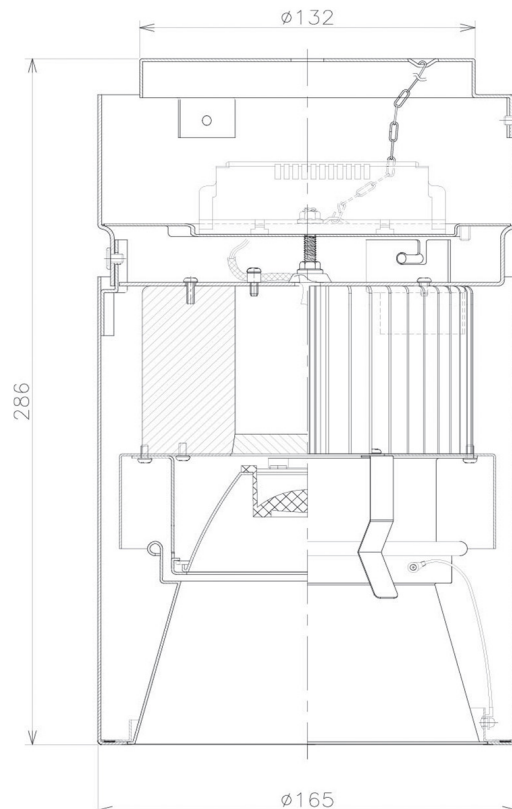

Item no. CD011-3630DB8535D

Series Name: Ceiling Light (Deep Cone)

Dark Mirror Reflector

Installation	Direct mount
Type	
Fixture wattage	36W
Beam angle	30 deg
Color Temp.	3500K
CRI	Ra>85
Luminous	2701 lm
Body	Die-cast aluminum alloy
Body finish	Black
Trim finish	Black
Reflector finish	Dark Mirror
IP Rate	IP20
Light source	COB module
Input Voltage	AC220~240V
Dimming Type	Non-Dimmable
Certificate	CE, CCC
Cut Hole	N/A

Weight	
42.8W	2.6kg
36.0W	2.4kg
28.5W	2.4kg