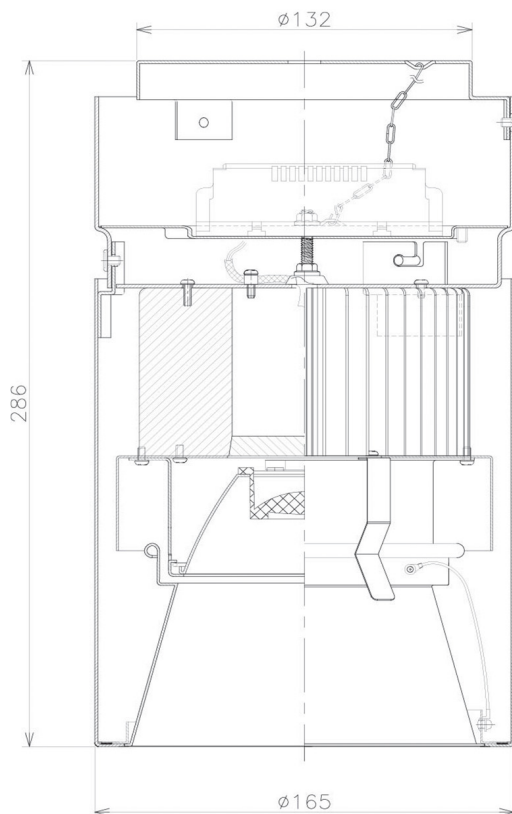

Item no. CD011-3630DB8540D

Series Name: Ceiling Light (Deep Cone)

Dark Mirror Reflector

Installation	Direct mount
Type	Ceiling Light (Deep Cone)
Fixture wattage	36W
Beam angle	30 deg
Color Temp.	4000K
CRI	Ra>85
Luminous	2727 lm
Body	Die-cast aluminum alloy
Body finish	Black
Trim finish	Black
Reflector finish	Dark Mirror
IP Rate	IP20
Light source	COB module
Input Voltage	AC220~240V
Dimming Type	Non-Dimmable
Certificate	CE, CCC
Cut Hole	N/A

Weight	
42.8W	2.6kg
36.0W	2.4kg
28.5W	2.4kg