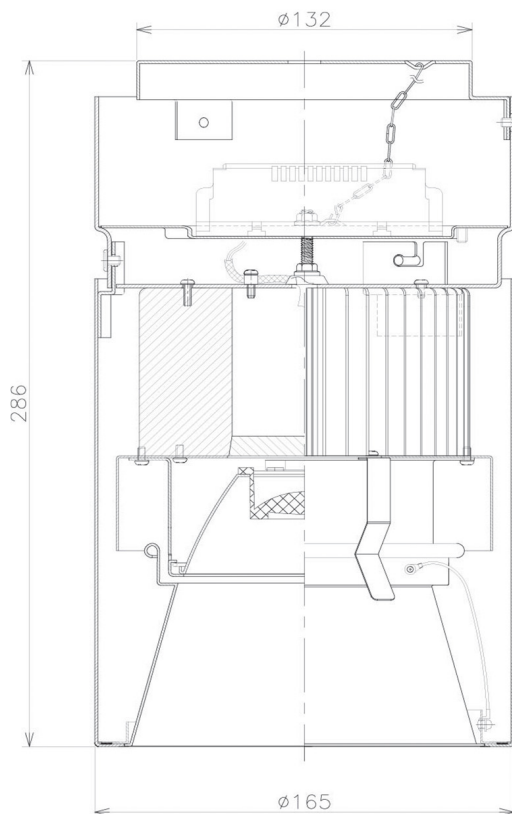

Item no. CD011-3630MB8527D

Series Name: Ceiling Light (Deep Cone)

Installation	Direct mount
Type	
Fixture wattage	36W
Beam angle	30 deg
Color Temp.	2700K
CRI	Ra>85
Luminous	2684 lm
Body	Die-cast aluminum alloy
Body finish	Black
Trim finish	Black
Reflector finish	Mirror
IP Rate	IP20
Light source	COB module
Input Voltage	AC220~240V
Dimming Type	Non-Dimmable
Certificate	CE, CCC
Cut Hole	N/A

Weight	
42.8W	2.6kg
36.0W	2.4kg
28.5W	2.4kg