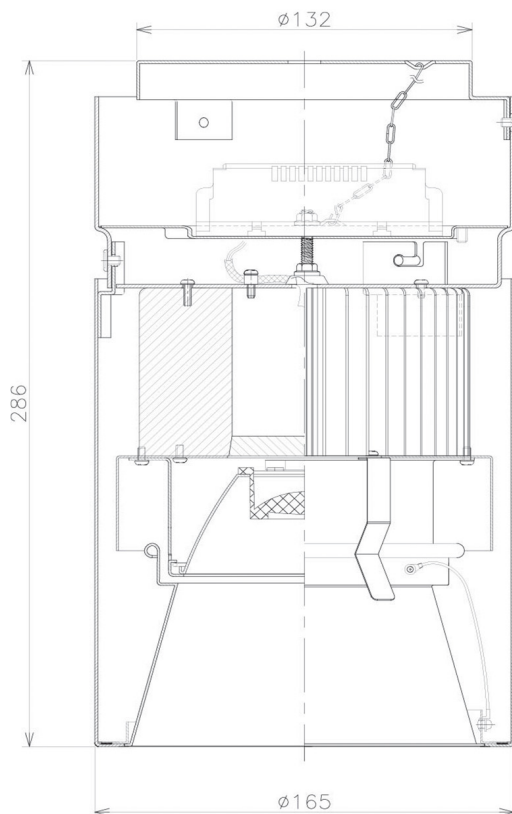

Item no. CD011-3630MB8527D

Series Name: Ceiling Light (Deep Cone)

Installation	Direct mount
Type	Ceiling Light (Deep Cone)
Fixture wattage	36W
Beam angle	30 deg
Color Temp.	2700K
CRI	Ra>85
Luminous	2684 lm
Body	Die-cast aluminum alloy
Body finish	Black
Trim finish	Black
Reflector finish	Mirror
IP Rate	IP20
Light source	COB module
Input Voltage	AC220~240V
Dimming Type	Non-Dimmable
Certificate	CE, CCC
Cut Hole	N/A

Weight	
42.8W	2.6kg
36.0W	2.4kg
28.5W	2.4kg