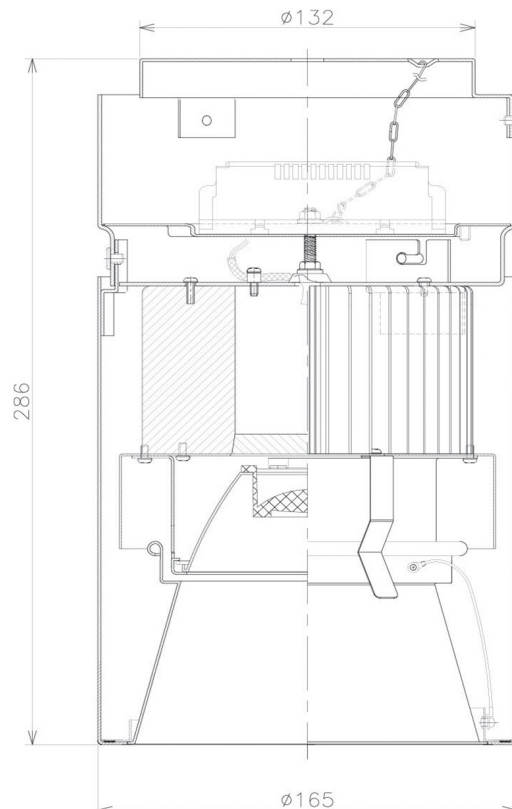

Item no. CD011-3630MB8530D

Series Name: Ceiling Light (Deep Cone)

Installation	Direct mount
Type	
Fixture wattage	36W
Beam angle	30 deg
Color Temp.	3000K
CRI	Ra>85
Luminous	2798 lm
Body	Die-cast aluminum alloy
Body finish	Black
Trim finish	Black
Reflector finish	Mirror
IP Rate	IP20
Light source	COB module
Input Voltage	AC220~240V
Dimming Type	Non-Dimmable
Certificate	CE, CCC
Cut Hole	N/A

Weight	
42.8W	2.6kg
36.0W	2.4kg
28.5W	2.4kg