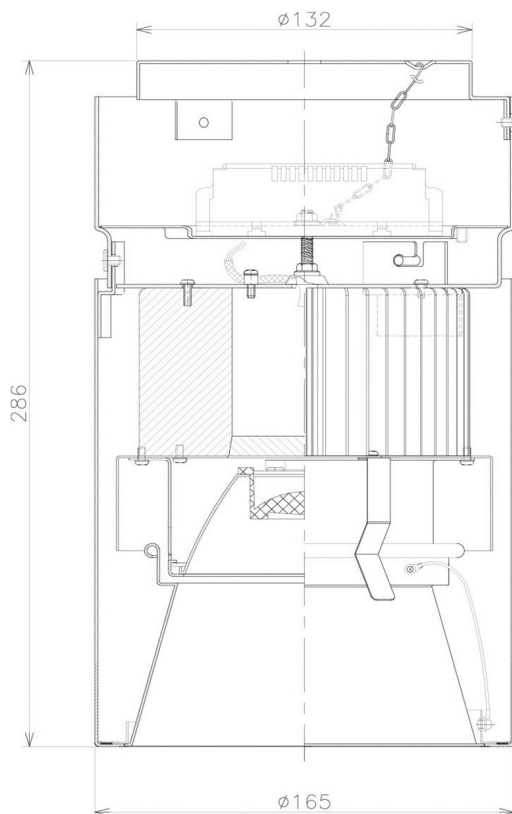

Item no. CD011-3630MB8530D

Series Name: Ceiling Light (Deep Cone)

Installation	Direct mount
Type	Ceiling Light (Deep Cone)
Fixture wattage	36W
Beam angle	30 deg
Color Temp.	3000K
CRI	Ra>85
Luminous	2798 lm
Body	Die-cast aluminum alloy
Body finish	Black
Trim finish	Black
Reflector finish	Mirror
IP Rate	IP20
Light source	COB module
Input Voltage	AC220~240V
Dimming Type	Non-Dimmable
Certificate	CE, CCC
Cut Hole	N/A

Weight	
42.8W	2.6kg
36.0W	2.4kg
28.5W	2.4kg