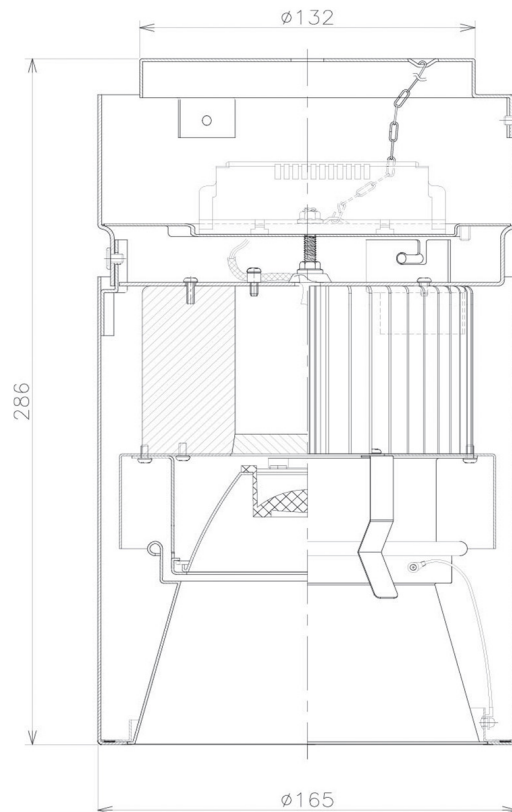

Item no. CD011-3630MB8535D

Series Name: Ceiling Light (Deep Cone)

Installation	Direct mount
Type	
Fixture wattage	36W
Beam angle	30 deg
Color Temp.	3500K
CRI	Ra>85
Luminous	2844 lm
Body	Die-cast aluminum alloy
Body finish	Black
Trim finish	Black
Reflector finish	Mirror
IP Rate	IP20
Light source	COB module
Input Voltage	AC220~240V
Dimming Type	Non-Dimmable
Certificate	CE, CCC
Cut Hole	N/A

Weight	
42.8W	2.6kg
36.0W	2.4kg
28.5W	2.4kg