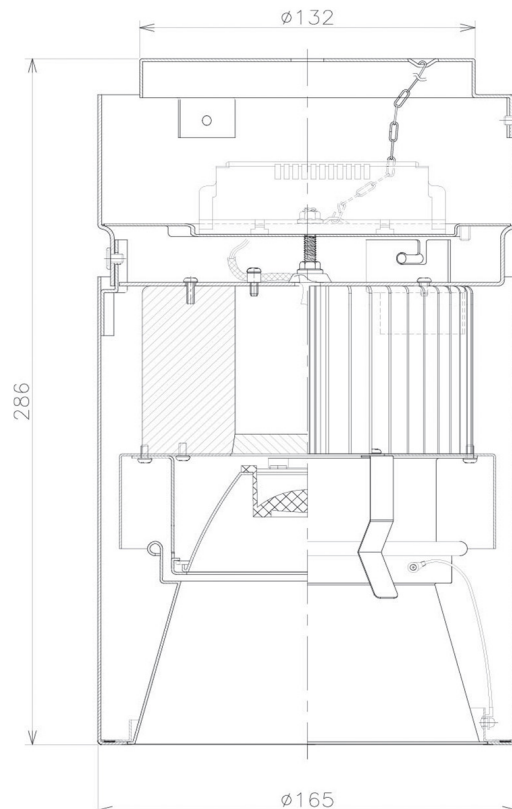

Item no. CD011-3630MB8540D

Series Name: Ceiling Light (Deep Cone)

Installation	Direct mount
Type	Ceiling Light (Deep Cone)
Fixture wattage	36W
Beam angle	30 deg
Color Temp.	4000K
CRI	Ra>85
Luminous	2871 lm
Body	Die-cast aluminum alloy
Body finish	Black
Trim finish	Black
Reflector finish	Mirror
IP Rate	IP20
Light source	COB module
Input Voltage	AC220~240V
Dimming Type	Non-Dimmable
Certificate	CE, CCC
Cut Hole	N/A

Weight	
42.8W	2.6kg
36.0W	2.4kg
28.5W	2.4kg