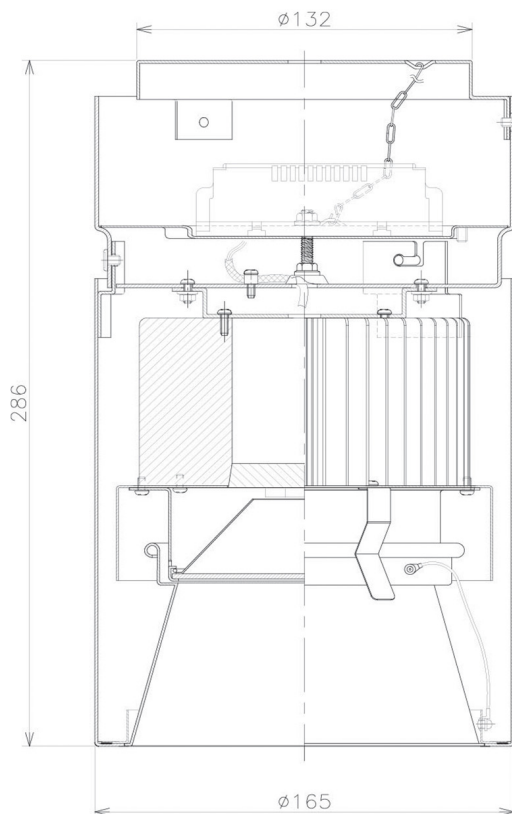

Item no. CD011-3650DB8527D

Series Name: Ceiling Light (Deep Cone)

Dark Mirror Reflector

Installation	Direct mount
Type	Ceiling Light (Deep Cone)
Fixture wattage	36W
Beam angle	65 deg
Color Temp.	2700K
CRI	Ra>85
Luminous	2624 lm
Body	Die-cast aluminum alloy
Body finish	Black
Trim finish	Black
Reflector finish	Dark Mirror
IP Rate	IP20
Light source	COB module
Input Voltage	AC220~240V
Dimming Type	Non-Dimmable
Certificate	CE, CCC
Cut Hole	N/A

Weight	
42.8W	2.6kg
36.0W	2.4kg
28.5W	2.4kg