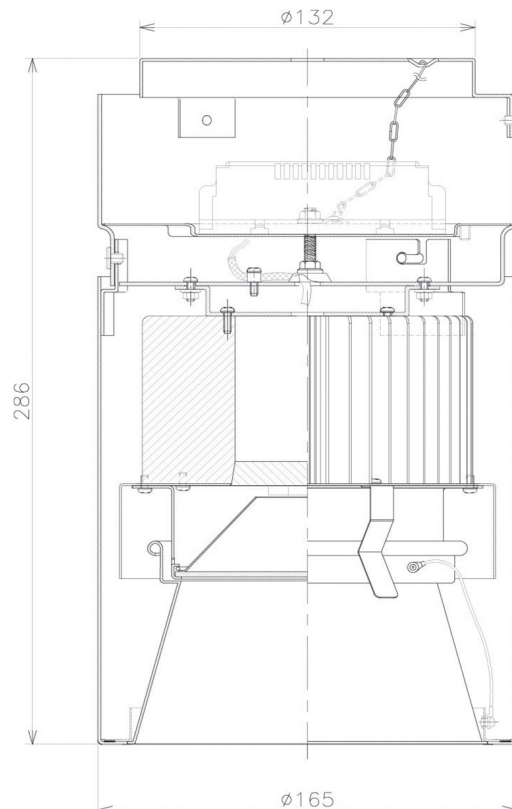

Item no. CD011-3650DB8530D

Series Name: Ceiling Light (Deep Cone)

Dark Mirror Reflector

Installation	Direct mount
Type	
Fixture wattage	36W
Beam angle	65 deg
Color Temp.	3000K
CRI	Ra>85
Luminous	2736 lm
Body	Die-cast aluminum alloy
Body finish	Black
Trim finish	Black
Reflector finish	Dark Mirror
IP Rate	IP20
Light source	COB module
Input Voltage	AC220~240V
Dimming Type	Non-Dimmable
Certificate	CE, CCC
Cut Hole	N/A

Weight	
42.8W	2.6kg
36.0W	2.4kg
28.5W	2.4kg