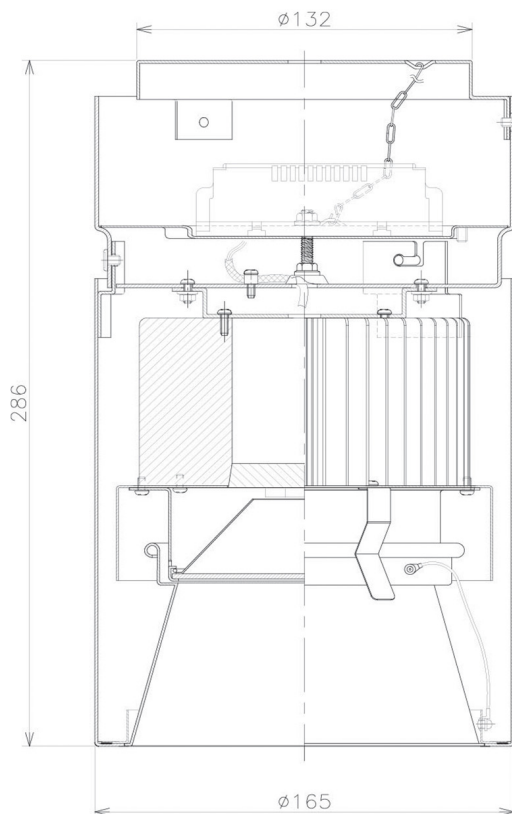

Item no. CD011-3650DB8530D

Series Name: Ceiling Light (Deep Cone)

Dark Mirror Reflector

Installation	Direct mount
Type	Ceiling Light (Deep Cone)
Fixture wattage	36W
Beam angle	65 deg
Color Temp.	3000K
CRI	Ra>85
Luminous	2736 lm
Body	Die-cast aluminum alloy
Body finish	Black
Trim finish	Black
Reflector finish	Dark Mirror
IP Rate	IP20
Light source	COB module
Input Voltage	AC220~240V
Dimming Type	Non-Dimmable
Certificate	CE, CCC
Cut Hole	N/A

Weight	
42.8W	2.6kg
36.0W	2.4kg
28.5W	2.4kg