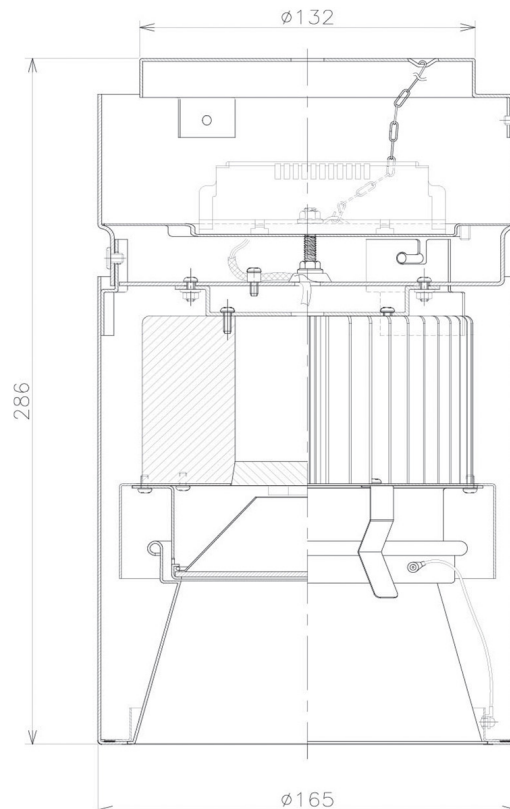

Item no. CD011-3650DB8535D

Series Name: Ceiling Light (Deep Cone)

Dark Mirror Reflector

Installation	Direct mount
Type	
Fixture wattage	36W
Beam angle	65 deg
Color Temp.	3500K
CRI	Ra>85
Luminous	2780 lm
Body	Die-cast aluminum alloy
Body finish	Black
Trim finish	Black
Reflector finish	Dark Mirror
IP Rate	IP20
Light source	COB module
Input Voltage	AC220~240V
Dimming Type	Non-Dimmable
Certificate	CE, CCC
Cut Hole	N/A

Weight	
42.8W	2.6kg
36.0W	2.4kg
28.5W	2.4kg