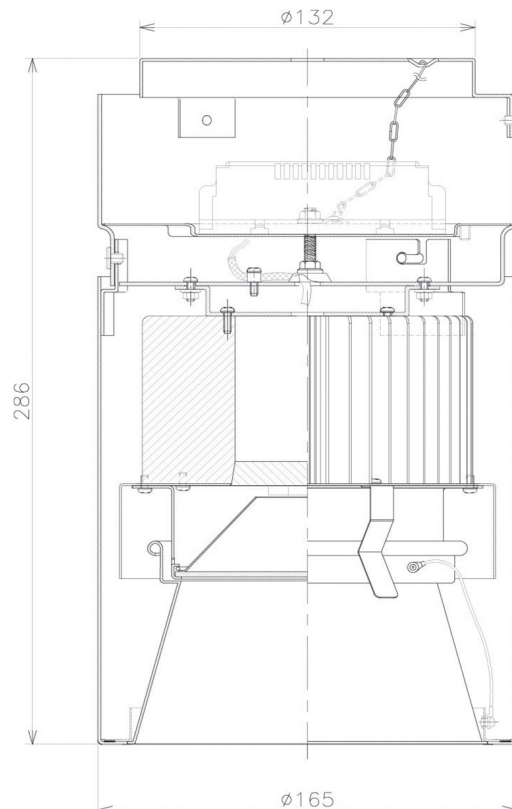

Item no. CD011-3650DB8540D

Series Name: Ceiling Light (Deep Cone)

Dark Mirror Reflector

Installation	Direct mount
Type	
Fixture wattage	36W
Beam angle	65 deg
Color Temp.	4000K
CRI	Ra>85
Luminous	2807 lm
Body	Die-cast aluminum alloy
Body finish	Black
Trim finish	Black
Reflector finish	Dark Mirror
IP Rate	IP20
Light source	COB module
Input Voltage	AC220~240V
Dimming Type	Non-Dimmable
Certificate	CE, CCC
Cut Hole	N/A

Weight	
42.8W	2.6kg
36.0W	2.4kg
28.5W	2.4kg