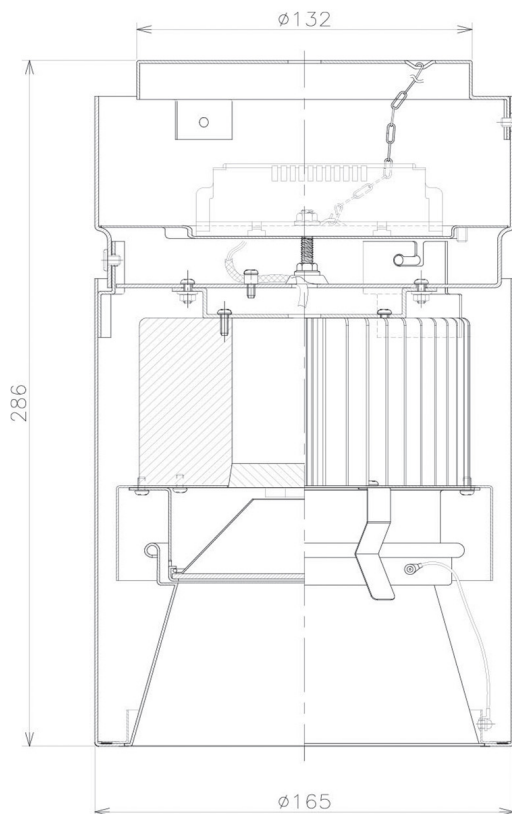

Item no. CD011-3650DB8540D

Series Name: Ceiling Light (Deep Cone)

Dark Mirror Reflector

Installation	Direct mount
Type	Ceiling Light (Deep Cone)
Fixture wattage	36W
Beam angle	65 deg
Color Temp.	4000K
CRI	Ra>85
Luminous	2807 lm
Body	Die-cast aluminum alloy
Body finish	Black
Trim finish	Black
Reflector finish	Dark Mirror
IP Rate	IP20
Light source	COB module
Input Voltage	AC220~240V
Dimming Type	Non-Dimmable
Certificate	CE, CCC
Cut Hole	N/A

Weight	
42.8W	2.6kg
36.0W	2.4kg
28.5W	2.4kg