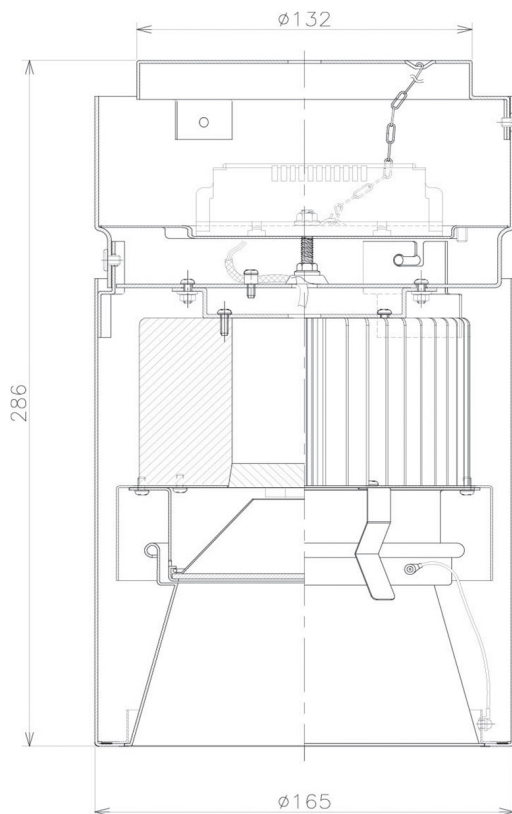

Item no. CD011-3650MB8527D

Series Name: Ceiling Light (Deep Cone)

Installation	Direct mount
Type	Ceiling Light (Deep Cone)
Fixture wattage	36W
Beam angle	65 deg
Color Temp.	2700K
CRI	Ra>85
Luminous	2762 lm
Body	Die-cast aluminum alloy
Body finish	Black
Trim finish	Black
Reflector finish	Mirror
IP Rate	IP20
Light source	COB module
Input Voltage	AC220~240V
Dimming Type	Non-Dimmable
Certificate	CE, CCC
Cut Hole	N/A

Weight	
42.8W	2.6kg
36.0W	2.4kg
28.5W	2.4kg