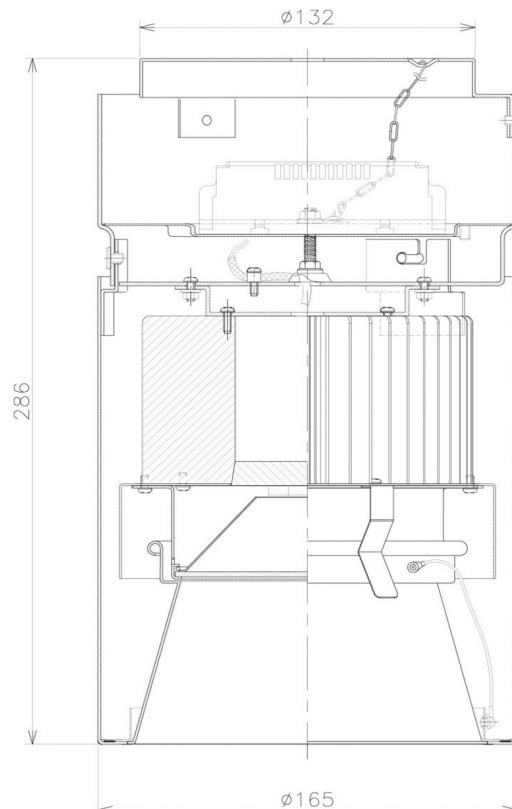

Item no. CD011-3650MB8527D

Series Name: Ceiling Light (Deep Cone)

Installation	Direct mount
Type	
Fixture wattage	36W
Beam angle	65 deg
Color Temp.	2700K
CRI	Ra>85
Luminous	2762 lm
Body	Die-cast aluminum alloy
Body finish	Black
Trim finish	Black
Reflector finish	Mirror
IP Rate	IP20
Light source	COB module
Input Voltage	AC220~240V
Dimming Type	Non-Dimmable
Certificate	CE, CCC
Cut Hole	N/A

Weight	
42.8W	2.6kg
36.0W	2.4kg
28.5W	2.4kg