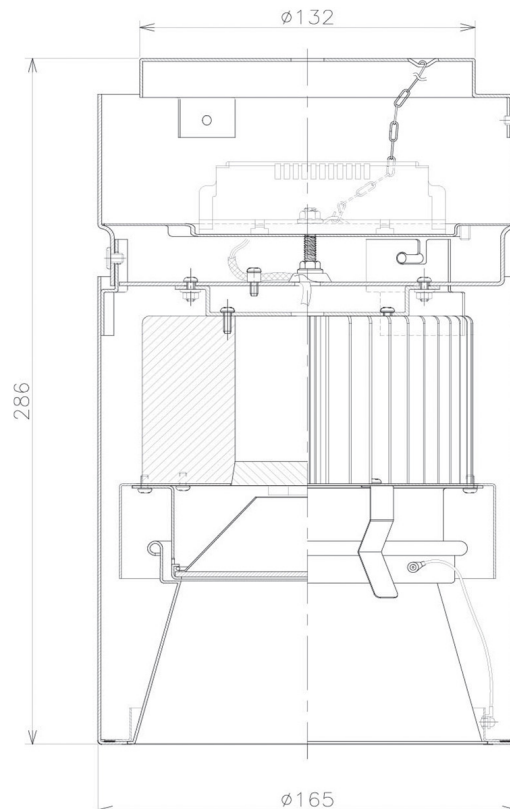

Item no. CD011-3650MB8530D

Series Name: Ceiling Light (Deep Cone)

Installation	Direct mount
Type	
Fixture wattage	36W
Beam angle	65 deg
Color Temp.	3000K
CRI	Ra>85
Luminous	2880 lm
Body	Die-cast aluminum alloy
Body finish	Black
Trim finish	Black
Reflector finish	Mirror
IP Rate	IP20
Light source	COB module
Input Voltage	AC220~240V
Dimming Type	Non-Dimmable
Certificate	CE, CCC
Cut Hole	N/A

Weight	
42.8W	2.6kg
36.0W	2.4kg
28.5W	2.4kg