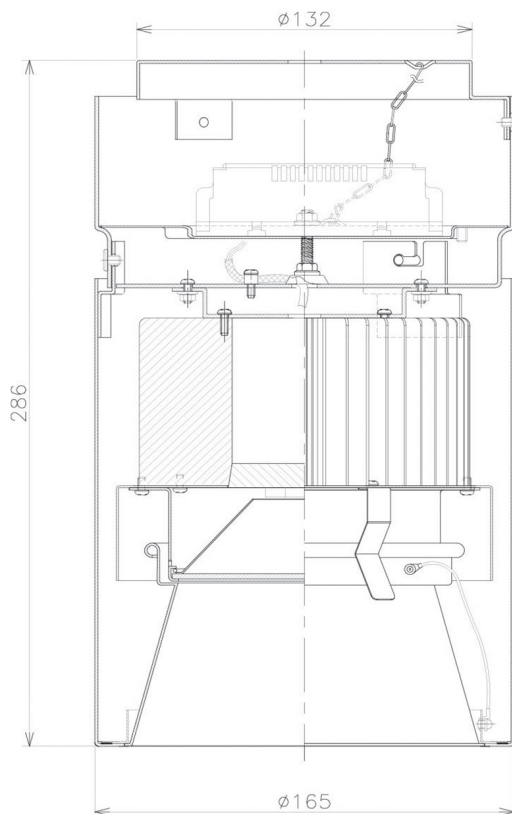

Item no. CD011-3650MB8530D

Series Name: Ceiling Light (Deep Cone)

Installation	Direct mount
Type	Ceiling Light (Deep Cone)
Fixture wattage	36W
Beam angle	65 deg
Color Temp.	3000K
CRI	Ra>85
Luminous	2880 lm
Body	Die-cast aluminum alloy
Body finish	Black
Trim finish	Black
Reflector finish	Mirror
IP Rate	IP20
Light source	COB module
Input Voltage	AC220~240V
Dimming Type	Non-Dimmable
Certificate	CE, CCC
Cut Hole	N/A

Weight	
42.8W	2.6kg
36.0W	2.4kg
28.5W	2.4kg