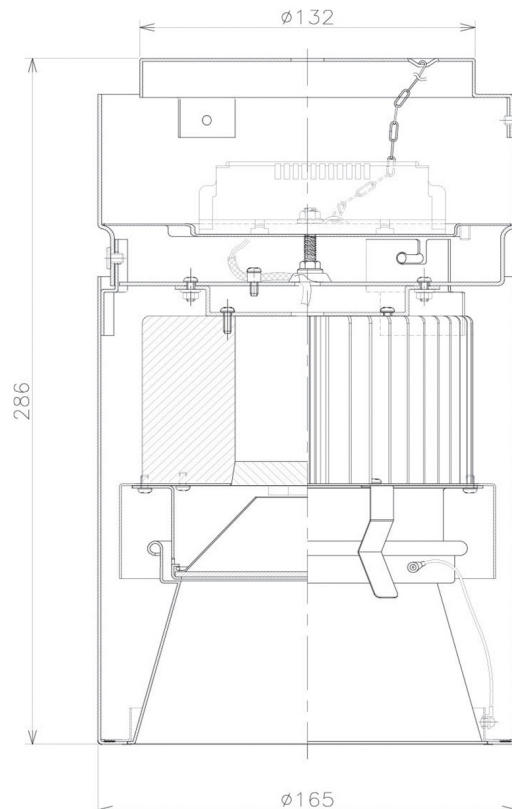

Item no. CD011-3650MB8530D

Series Name: Ceiling Light (Deep Cone)

Installation	Direct mount
Type	
Fixture wattage	36W
Beam angle	65 deg
Color Temp.	3000K
CRI	Ra>85
Luminous	2880 lm
Body	Die-cast aluminum alloy
Body finish	Black
Trim finish	Black
Reflector finish	Mirror
IP Rate	IP20
Light source	COB module
Input Voltage	AC220~240V
Dimming Type	Non-Dimmable
Certificate	CE, CCC
Cut Hole	N/A

Weight	
42.8W	2.6kg
36.0W	2.4kg
28.5W	2.4kg