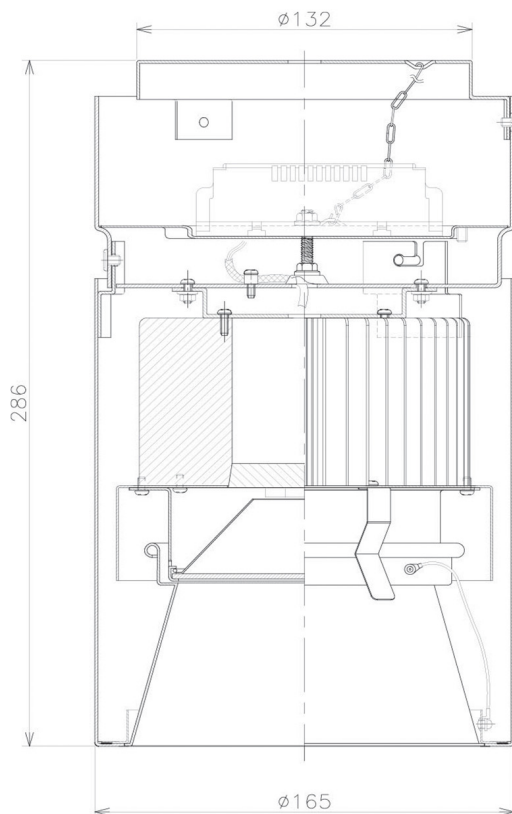

Item no. CD011-3650MB8535D

Series Name: Ceiling Light (Deep Cone)

Installation	Direct mount
Type	Ceiling Light (Deep Cone)
Fixture wattage	36W
Beam angle	65 deg
Color Temp.	3500K
CRI	Ra>85
Luminous	2927 lm
Body	Die-cast aluminum alloy
Body finish	Black
Trim finish	Black
Reflector finish	Mirror
IP Rate	IP20
Light source	COB module
Input Voltage	AC220~240V
Dimming Type	Non-Dimmable
Certificate	CE, CCC
Cut Hole	N/A

Weight	
42.8W	2.6kg
36.0W	2.4kg
28.5W	2.4kg