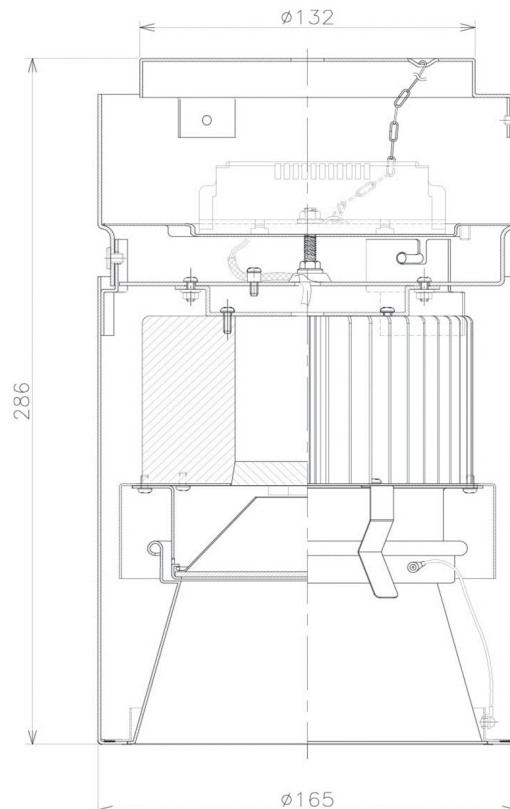

Item no. CD011-3650MB8535D

Series Name: Ceiling Light (Deep Cone)

Installation	Direct mount
Type	
Fixture wattage	36W
Beam angle	65 deg
Color Temp.	3500K
CRI	Ra>85
Luminous	2927 lm
Body	Die-cast aluminum alloy
Body finish	Black
Trim finish	Black
Reflector finish	Mirror
IP Rate	IP20
Light source	COB module
Input Voltage	AC220~240V
Dimming Type	Non-Dimmable
Certificate	CE, CCC
Cut Hole	N/A

Weight	
42.8W	2.6kg
36.0W	2.4kg
28.5W	2.4kg