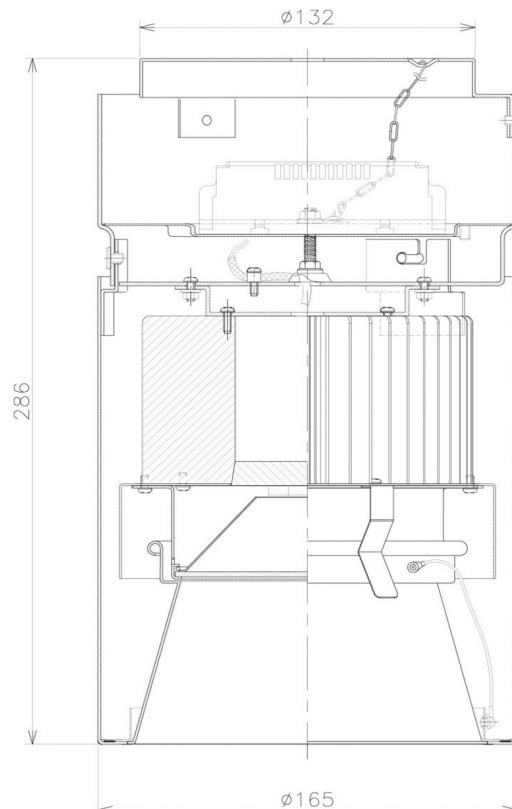

Item no. CD011-3650MB8540D

Series Name: Ceiling Light (Deep Cone)

Installation	Direct mount
Type	
Fixture wattage	36W
Beam angle	65 deg
Color Temp.	4000K
CRI	Ra>85
Luminous	2955 lm
Body	Die-cast aluminum alloy
Body finish	Black
Trim finish	Black
Reflector finish	Mirror
IP Rate	IP20
Light source	COB module
Input Voltage	AC220~240V
Dimming Type	Non-Dimmable
Certificate	CE, CCC
Cut Hole	N/A

Weight	
42.8W	2.6kg
36.0W	2.4kg
28.5W	2.4kg