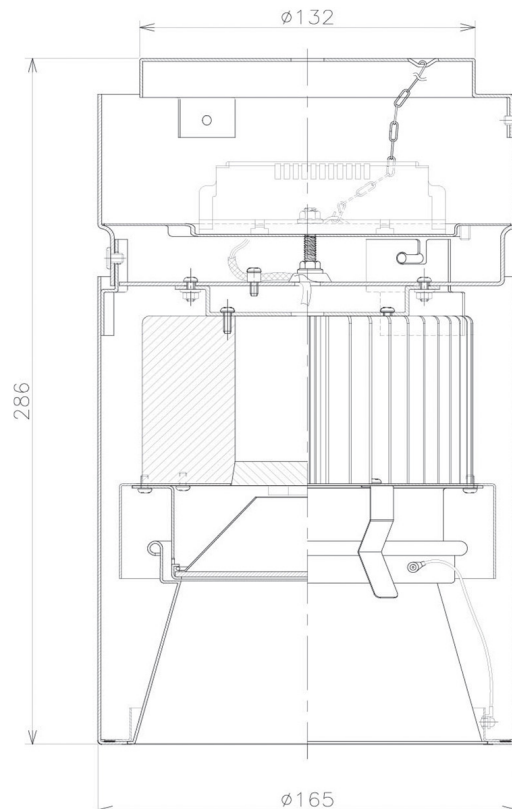

Item no. CD011-3650MB8540D

Series Name: Ceiling Light (Deep Cone)

Installation	Direct mount
Type	Ceiling Light (Deep Cone)
Fixture wattage	36W
Beam angle	65 deg
Color Temp.	4000K
CRI	Ra>85
Luminous	2955 lm
Body	Die-cast aluminum alloy
Body finish	Black
Trim finish	Black
Reflector finish	Mirror
IP Rate	IP20
Light source	COB module
Input Voltage	AC220~240V
Dimming Type	Non-Dimmable
Certificate	CE, CCC
Cut Hole	N/A

Weight	
42.8W	2.6kg
36.0W	2.4kg
28.5W	2.4kg