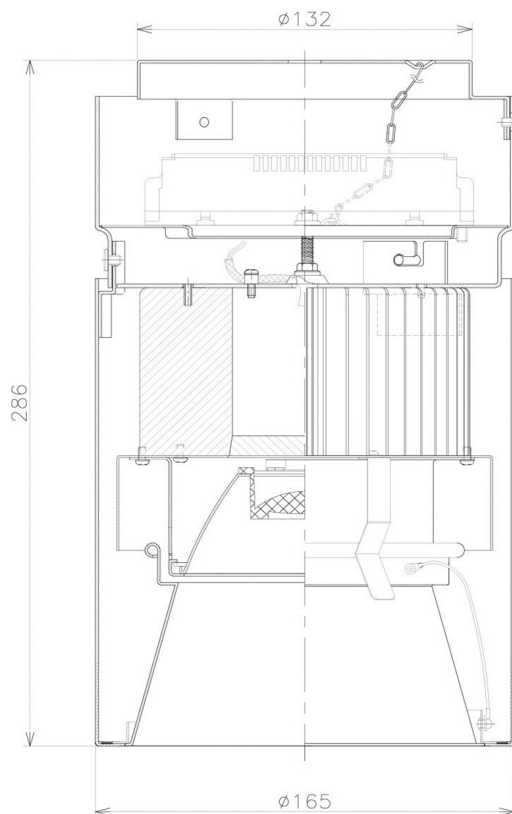

Item no. CD011-4215DB8527D

Series Name: Ceiling Light (Deep Cone)

Dark Mirror Reflector

Installation	Direct mount
Type	
Fixture wattage	42.8W
Beam angle	15 deg
Color Temp.	2700K
CRI	Ra>85
Luminous	2817 lm
Body	Die-cast aluminum alloy
Body finish	Black
Trim finish	Black
Reflector finish	Dark Mirror
IP Rate	IP20
Light source	COB module
Input Voltage	AC220~240V
Dimming Type	Non-Dimmable
Certificate	CE, CCC
Cut Hole	N/A

Weight	
42.8W	2.6kg
36.0W	2.4kg
28.5W	2.4kg