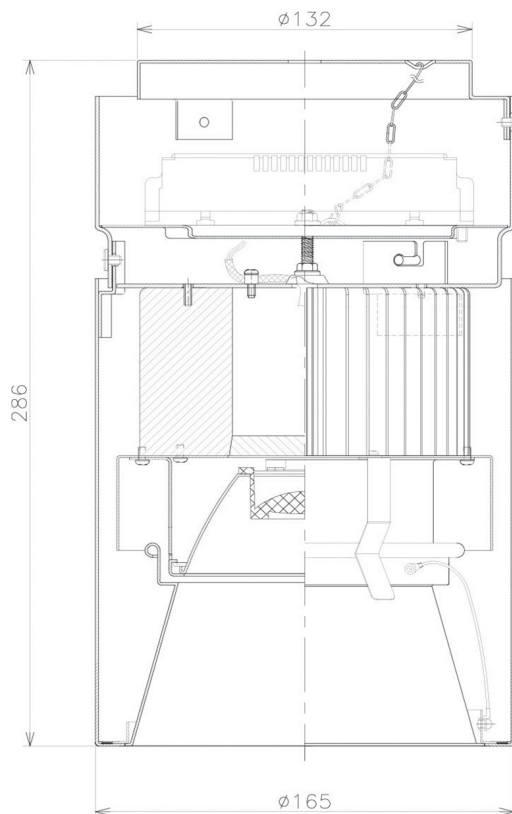

Item no. CD011-4215DB8527D

Series Name: Ceiling Light (Deep Cone)

Dark Mirror Reflector

Installation	Direct mount
Type	Ceiling Light (Deep Cone)
Fixture wattage	42.8W
Beam angle	15 deg
Color Temp.	2700K
CRI	Ra>85
Luminous	2817 lm
Body	Die-cast aluminum alloy
Body finish	Black
Trim finish	Black
Reflector finish	Dark Mirror
IP Rate	IP20
Light source	COB module
Input Voltage	AC220~240V
Dimming Type	Non-Dimmable
Certificate	CE, CCC
Cut Hole	N/A

Weight	
42.8W	2.6kg
36.0W	2.4kg
28.5W	2.4kg