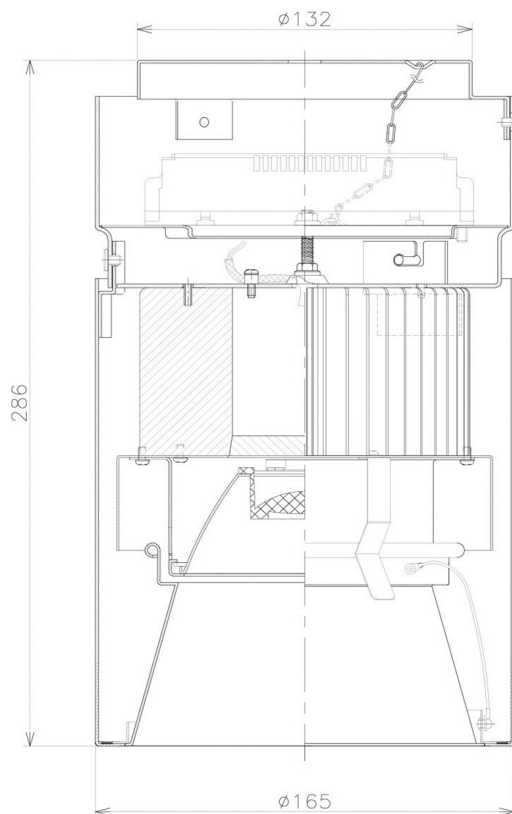

Item no. CD011-4215DB8530D

Series Name: Ceiling Light (Deep Cone)

Dark Mirror Reflector

Installation	Direct mount
Type	
Fixture wattage	42.8W
Beam angle	15 deg
Color Temp.	3000K
CRI	Ra>85
Luminous	2937 lm
Body	Die-cast aluminum alloy
Body finish	Black
Trim finish	Black
Reflector finish	Dark Mirror
IP Rate	IP20
Light source	COB module
Input Voltage	AC220~240V
Dimming Type	Non-Dimmable
Certificate	CE, CCC
Cut Hole	N/A

Weight	
42.8W	2.6kg
36.0W	2.4kg
28.5W	2.4kg