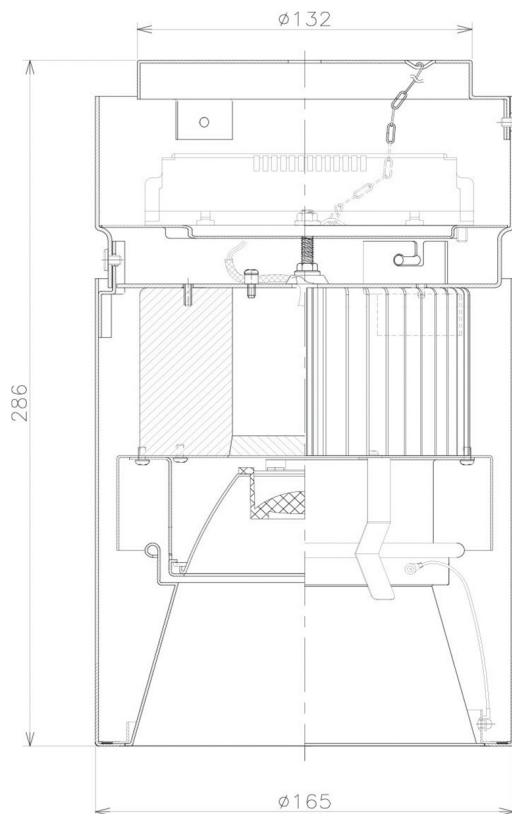

Item no. CD011-4215DB8530D

Series Name: Ceiling Light (Deep Cone)

Dark Mirror Reflector

Installation	Direct mount
Type	Ceiling Light (Deep Cone)
Fixture wattage	42.8W
Beam angle	15 deg
Color Temp.	3000K
CRI	Ra>85
Luminous	2937 lm
Body	Die-cast aluminum alloy
Body finish	Black
Trim finish	Black
Reflector finish	Dark Mirror
IP Rate	IP20
Light source	COB module
Input Voltage	AC220~240V
Dimming Type	Non-Dimmable
Certificate	CE, CCC
Cut Hole	N/A

Weight	
42.8W	2.6kg
36.0W	2.4kg
28.5W	2.4kg