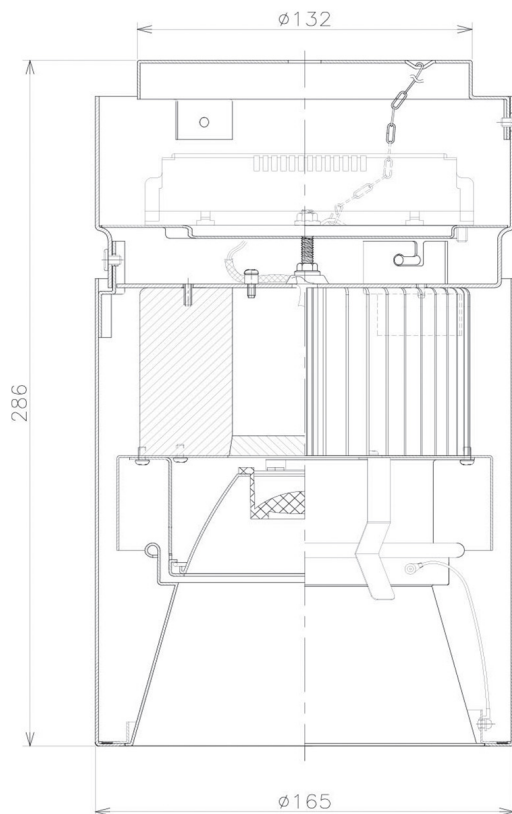

Item no. CD011-4215DB8535D

Series Name: Ceiling Light (Deep Cone)

Dark Mirror Reflector

Installation	Direct mount
Type	Ceiling Light (Deep Cone)
Fixture wattage	42.8W
Beam angle	15 deg
Color Temp.	3500K
CRI	Ra>85
Luminous	2985 lm
Body	Die-cast aluminum alloy
Body finish	Black
Trim finish	Black
Reflector finish	Dark Mirror
IP Rate	IP20
Light source	COB module
Input Voltage	AC220~240V
Dimming Type	Non-Dimmable
Certificate	CE, CCC
Cut Hole	N/A

Weight	
42.8W	2.6kg
36.0W	2.4kg
28.5W	2.4kg