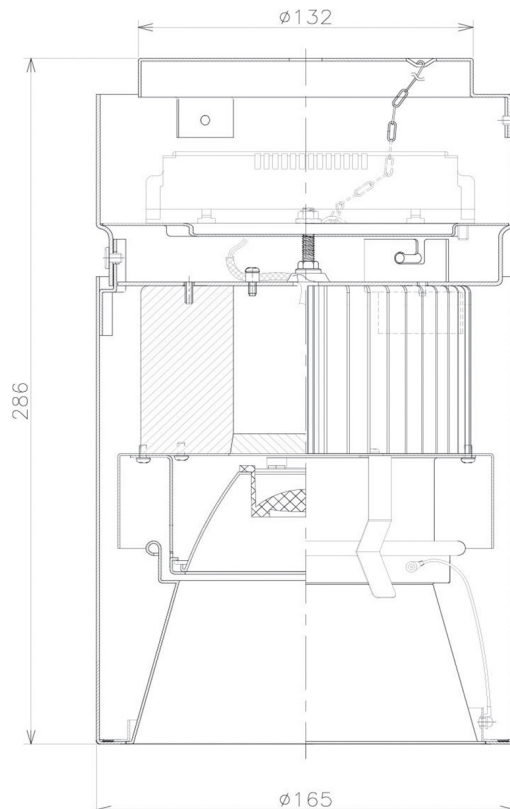

Item no. CD011-4215DB8535D

Series Name: Ceiling Light (Deep Cone)

Dark Mirror Reflector

Installation	Direct mount
Type	
Fixture wattage	42.8W
Beam angle	15 deg
Color Temp.	3500K
CRI	Ra>85
Luminous	2985 lm
Body	Die-cast aluminum alloy
Body finish	Black
Trim finish	Black
Reflector finish	Dark Mirror
IP Rate	IP20
Light source	COB module
Input Voltage	AC220~240V
Dimming Type	Non-Dimmable
Certificate	CE, CCC
Cut Hole	N/A

Weight	
42.8W	2.6kg
36.0W	2.4kg
28.5W	2.4kg