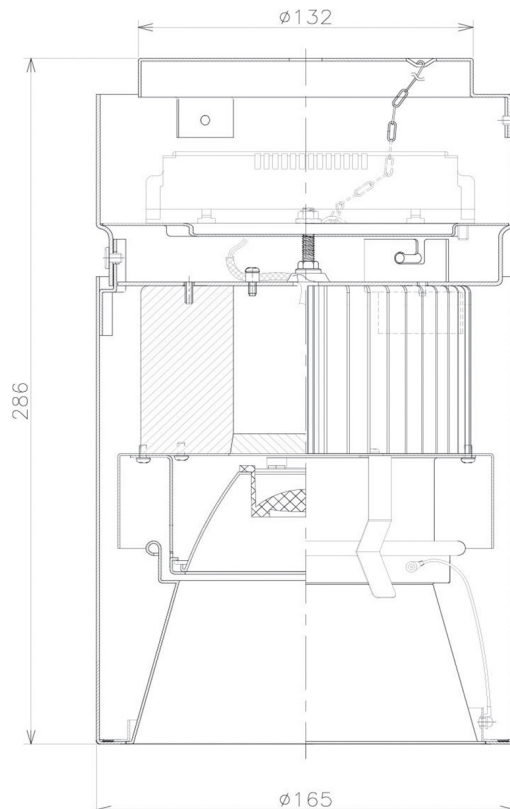

Item no. CD011-4215DB8540D

Series Name: Ceiling Light (Deep Cone)

Dark Mirror Reflector

Installation	Direct mount
Type	
Fixture wattage	42.8W
Beam angle	15 deg
Color Temp.	4000K
CRI	Ra>85
Luminous	3013 lm
Body	Die-cast aluminum alloy
Body finish	Black
Trim finish	Black
Reflector finish	Dark Mirror
IP Rate	IP20
Light source	COB module
Input Voltage	AC220~240V
Dimming Type	Non-Dimmable
Certificate	CE, CCC
Cut Hole	N/A

Weight	
42.8W	2.6kg
36.0W	2.4kg
28.5W	2.4kg