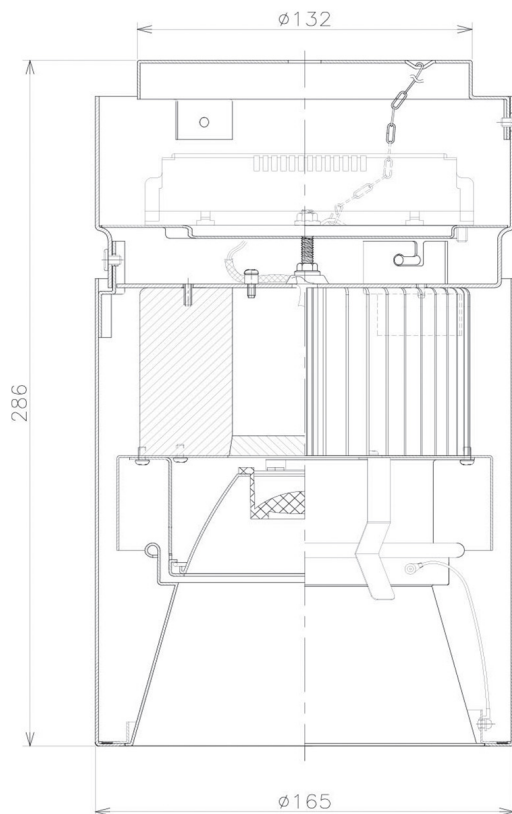

Item no. CD011-4215DB8540D

Series Name: Ceiling Light (Deep Cone)

Dark Mirror Reflector

Installation	Direct mount
Type	Ceiling Light (Deep Cone)
Fixture wattage	42.8W
Beam angle	15 deg
Color Temp.	4000K
CRI	Ra>85
Luminous	3013 lm
Body	Die-cast aluminum alloy
Body finish	Black
Trim finish	Black
Reflector finish	Dark Mirror
IP Rate	IP20
Light source	COB module
Input Voltage	AC220~240V
Dimming Type	Non-Dimmable
Certificate	CE, CCC
Cut Hole	N/A

Weight	
42.8W	2.6kg
36.0W	2.4kg
28.5W	2.4kg