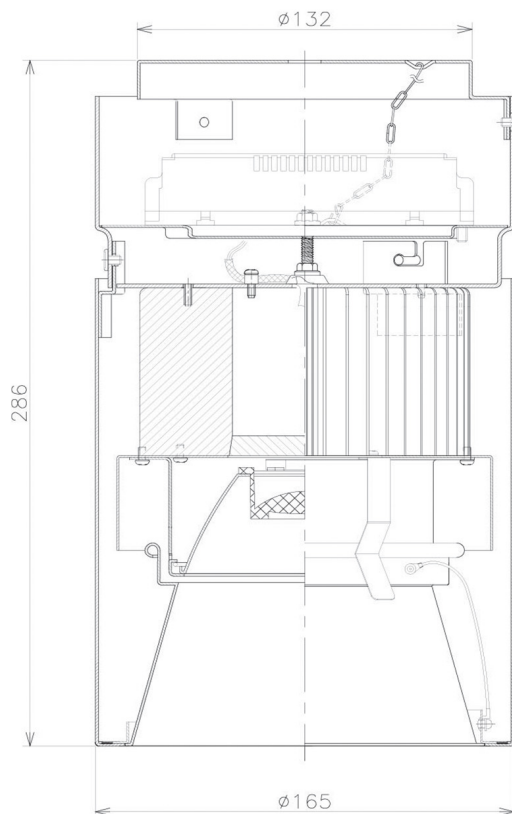

Item no. CD011-4215MB8527D

Series Name: Ceiling Light (Deep Cone)

Installation	Direct mount
Type	
Fixture wattage	42.8W
Beam angle	15 deg
Color Temp.	2700K
CRI	Ra>85
Luminous	2965 lm
Body	Die-cast aluminum alloy
Body finish	Black
Trim finish	Black
Reflector finish	Mirror
IP Rate	IP20
Light source	COB module
Input Voltage	AC220~240V
Dimming Type	Non-Dimmable
Certificate	CE, CCC
Cut Hole	N/A

Weight	
42.8W	2.6kg
36.0W	2.4kg
28.5W	2.4kg