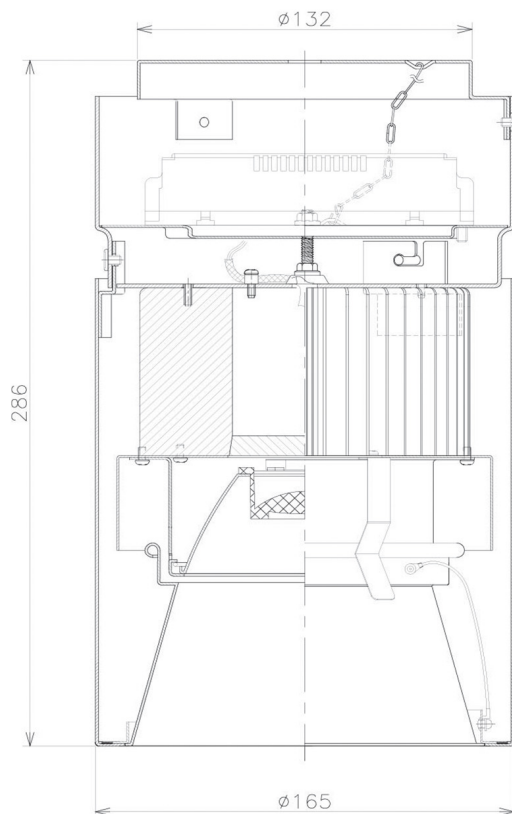

Item no. CD011-4215MB8527D

Series Name: Ceiling Light (Deep Cone)

Installation	Direct mount
Type	Ceiling Light (Deep Cone)
Fixture wattage	42.8W
Beam angle	15 deg
Color Temp.	2700K
CRI	Ra>85
Luminous	2965 lm
Body	Die-cast aluminum alloy
Body finish	Black
Trim finish	Black
Reflector finish	Mirror
IP Rate	IP20
Light source	COB module
Input Voltage	AC220~240V
Dimming Type	Non-Dimmable
Certificate	CE, CCC
Cut Hole	N/A

Weight	
42.8W	2.6kg
36.0W	2.4kg
28.5W	2.4kg