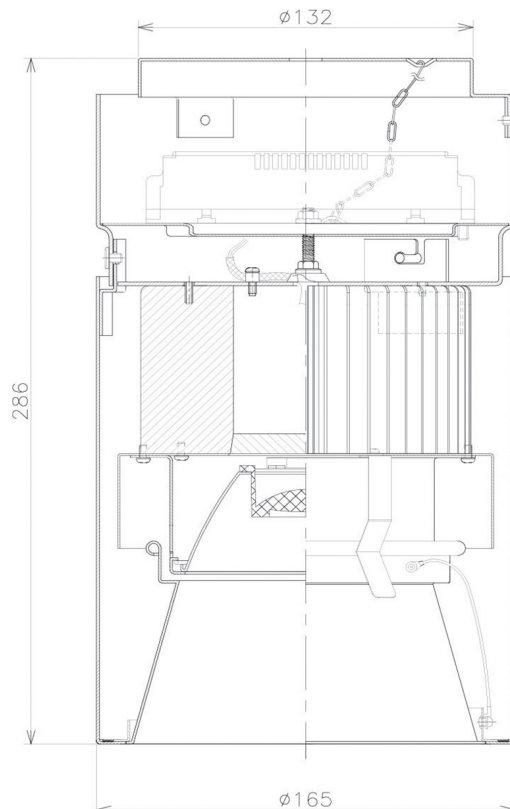

Item no. CD011-4215MB8530D

Series Name: Ceiling Light (Deep Cone)

Installation	Direct mount
Type	Ceiling Light (Deep Cone)
Fixture wattage	42.8W
Beam angle	15 deg
Color Temp.	3000K
CRI	Ra>85
Luminous	3092 lm
Body	Die-cast aluminum alloy
Body finish	Black
Trim finish	Black
Reflector finish	Mirror
IP Rate	IP20
Light source	COB module
Input Voltage	AC220~240V
Dimming Type	Non-Dimmable
Certificate	CE, CCC
Cut Hole	N/A

Weight	
42.8W	2.6kg
36.0W	2.4kg
28.5W	2.4kg