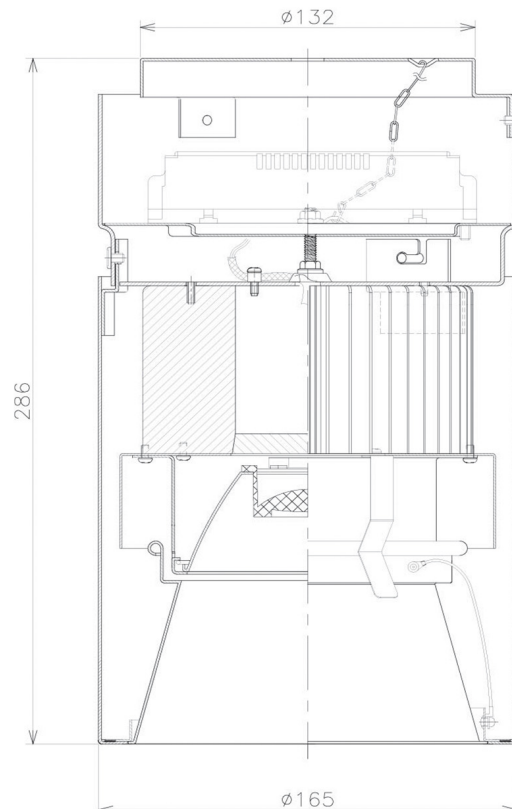

Item no. CD011-4215MB8530D

Series Name: Ceiling Light (Deep Cone)

Installation	Direct mount
Type	
Fixture wattage	42.8W
Beam angle	15 deg
Color Temp.	3000K
CRI	Ra>85
Luminous	3092 lm
Body	Die-cast aluminum alloy
Body finish	Black
Trim finish	Black
Reflector finish	Mirror
IP Rate	IP20
Light source	COB module
Input Voltage	AC220~240V
Dimming Type	Non-Dimmable
Certificate	CE, CCC
Cut Hole	N/A

Weight	
42.8W	2.6kg
36.0W	2.4kg
28.5W	2.4kg