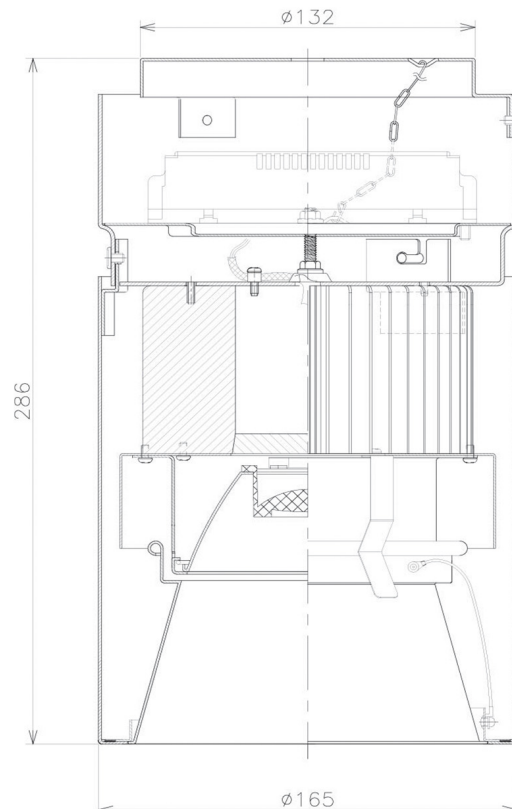

Item no. CD011-4215MB8535D

Series Name: Ceiling Light (Deep Cone)

Installation	Direct mount
Type	
Fixture wattage	42.8W
Beam angle	15 deg
Color Temp.	3500K
CRI	Ra>85
Luminous	3142 lm
Body	Die-cast aluminum alloy
Body finish	Black
Trim finish	Black
Reflector finish	Mirror
IP Rate	IP20
Light source	COB module
Input Voltage	AC220~240V
Dimming Type	Non-Dimmable
Certificate	CE, CCC
Cut Hole	N/A

Weight	
42.8W	2.6kg
36.0W	2.4kg
28.5W	2.4kg