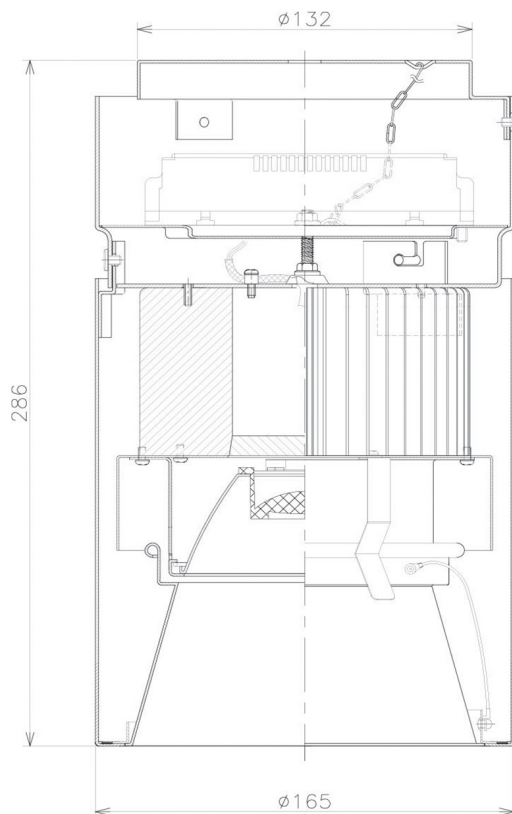

Item no. CD011-4215MB8540D

Series Name: Ceiling Light (Deep Cone)

Installation	Direct mount
Type	Ceiling Light (Deep Cone)
Fixture wattage	42.8W
Beam angle	15 deg
Color Temp.	4000K
CRI	Ra>85
Luminous	3172 lm
Body	Die-cast aluminum alloy
Body finish	Black
Trim finish	Black
Reflector finish	Mirror
IP Rate	IP20
Light source	COB module
Input Voltage	AC220~240V
Dimming Type	Non-Dimmable
Certificate	CE, CCC
Cut Hole	N/A

Weight	
42.8W	2.6kg
36.0W	2.4kg
28.5W	2.4kg