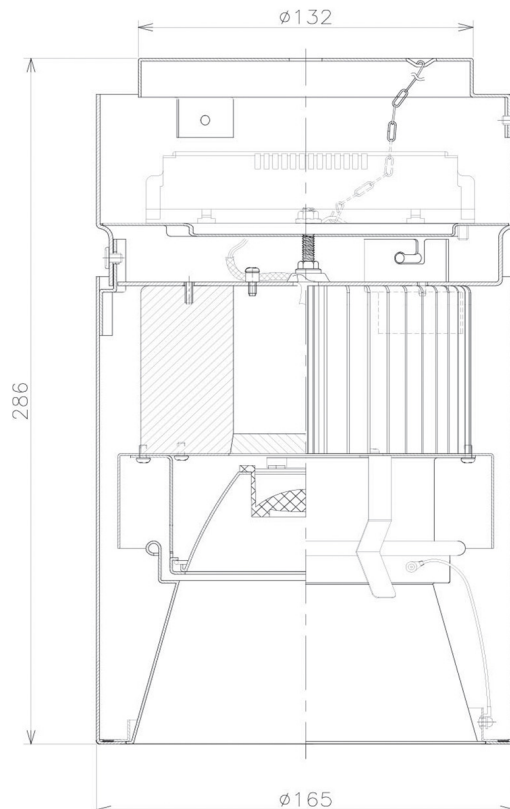

Item no. CD011-4215MB8540D

Series Name: Ceiling Light (Deep Cone)

Installation	Direct mount
Type	
Fixture wattage	42.8W
Beam angle	15 deg
Color Temp.	4000K
CRI	Ra>85
Luminous	3172 lm
Body	Die-cast aluminum alloy
Body finish	Black
Trim finish	Black
Reflector finish	Mirror
IP Rate	IP20
Light source	COB module
Input Voltage	AC220~240V
Dimming Type	Non-Dimmable
Certificate	CE, CCC
Cut Hole	N/A

Weight	
42.8W	2.6kg
36.0W	2.4kg
28.5W	2.4kg