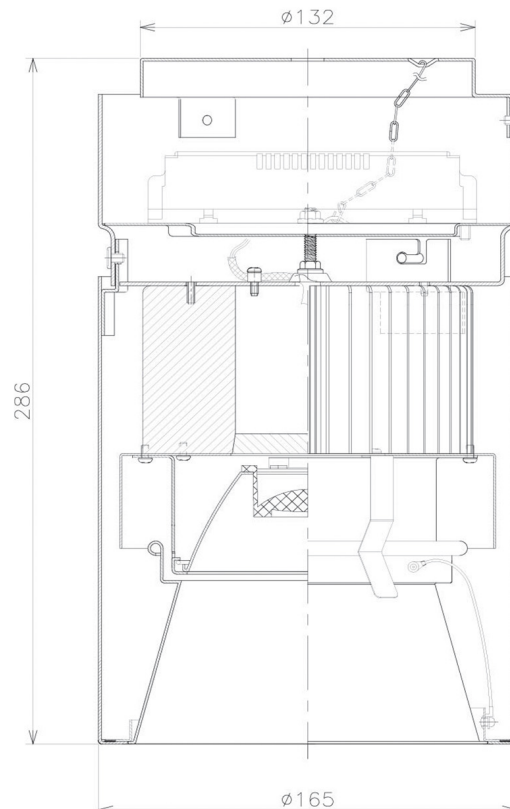

Item no. CD011-4220DB8527D

Series Name: Ceiling Light (Deep Cone)

Dark Mirror Reflector

Installation	Direct mount
Type	
Fixture wattage	42.8W
Beam angle	15 deg
Color Temp.	2700K
CRI	Ra>85
Luminous	2931 lm
Body	Die-cast aluminum alloy
Body finish	Black
Trim finish	Black
Reflector finish	Dark Mirror
IP Rate	IP20
Light source	COB module
Input Voltage	AC220~240V
Dimming Type	Non-Dimmable
Certificate	CE, CCC
Cut Hole	N/A

Weight	
42.8W	2.6kg
36.0W	2.4kg
28.5W	2.4kg