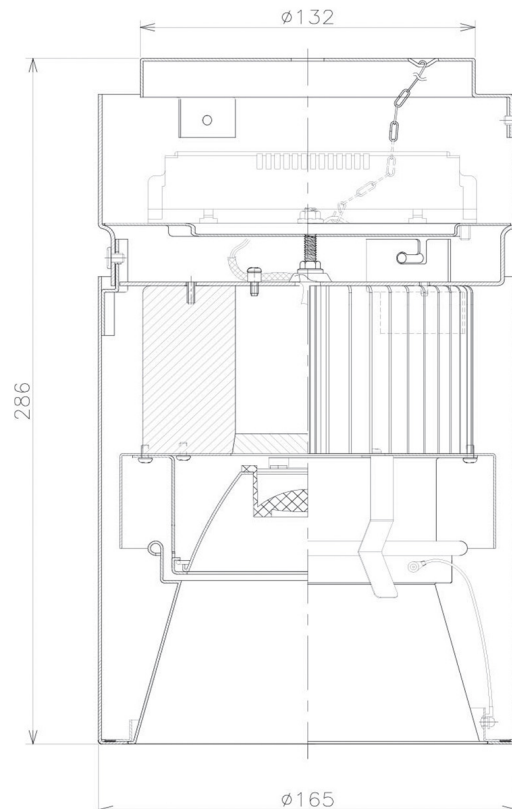

Item no. CD011-4220DB8527D

Series Name: Ceiling Light (Deep Cone)

Dark Mirror Reflector

Installation	Direct mount
Type	Ceiling Light (Deep Cone)
Fixture wattage	42.8W
Beam angle	15 deg
Color Temp.	2700K
CRI	Ra>85
Luminous	2931 lm
Body	Die-cast aluminum alloy
Body finish	Black
Trim finish	Black
Reflector finish	Dark Mirror
IP Rate	IP20
Light source	COB module
Input Voltage	AC220~240V
Dimming Type	Non-Dimmable
Certificate	CE, CCC
Cut Hole	N/A

Weight	
42.8W	2.6kg
36.0W	2.4kg
28.5W	2.4kg