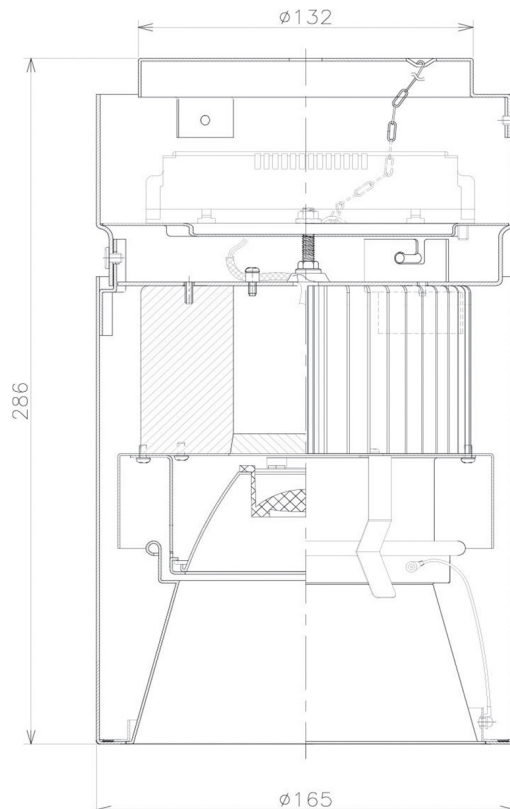

Item no. CD011-4220DB8530D

Series Name: Ceiling Light (Deep Cone)

Dark Mirror Reflector

Installation	Direct mount
Type	
Fixture wattage	42.8W
Beam angle	15 deg
Color Temp.	3000K
CRI	Ra>85
Luminous	3056 lm
Body	Die-cast aluminum alloy
Body finish	Black
Trim finish	Black
Reflector finish	Dark Mirror
IP Rate	IP20
Light source	COB module
Input Voltage	AC220~240V
Dimming Type	Non-Dimmable
Certificate	CE, CCC
Cut Hole	N/A

Weight	
42.8W	2.6kg
36.0W	2.4kg
28.5W	2.4kg