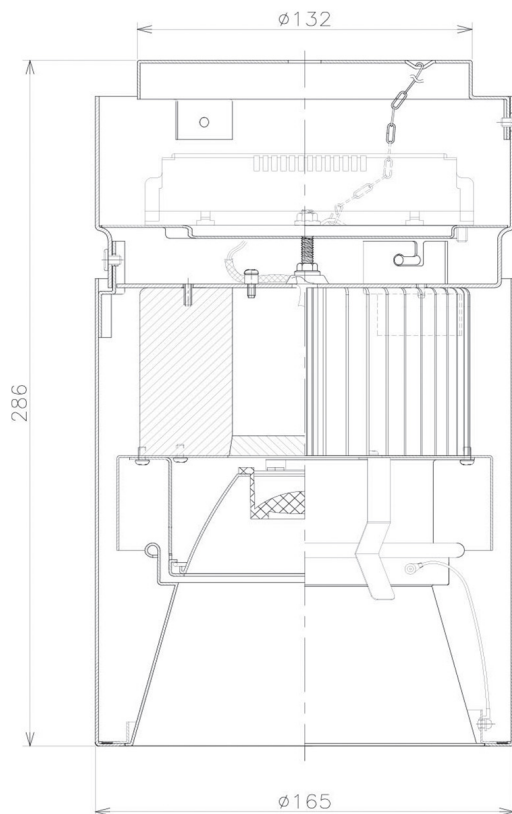

Item no. CD011-4220DB8530D

Series Name: Ceiling Light (Deep Cone)

Dark Mirror Reflector

Installation	Direct mount
Type	Ceiling Light (Deep Cone)
Fixture wattage	42.8W
Beam angle	15 deg
Color Temp.	3000K
CRI	Ra>85
Luminous	3056 lm
Body	Die-cast aluminum alloy
Body finish	Black
Trim finish	Black
Reflector finish	Dark Mirror
IP Rate	IP20
Light source	COB module
Input Voltage	AC220~240V
Dimming Type	Non-Dimmable
Certificate	CE, CCC
Cut Hole	N/A

Weight	
42.8W	2.6kg
36.0W	2.4kg
28.5W	2.4kg