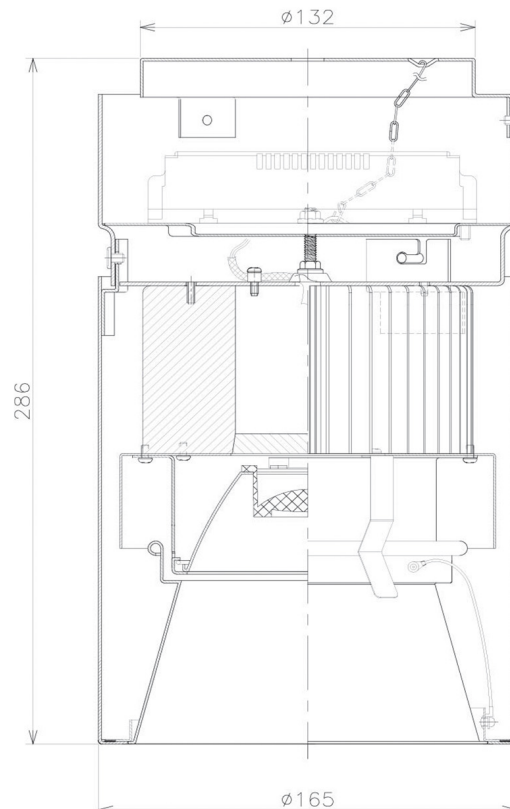

Item no. CD011-4220DB8535D

Series Name: Ceiling Light (Deep Cone)

Dark Mirror Reflector

Installation	Direct mount
Type	
Fixture wattage	42.8W
Beam angle	15 deg
Color Temp.	3500K
CRI	Ra>85
Luminous	3105 lm
Body	Die-cast aluminum alloy
Body finish	Black
Trim finish	Black
Reflector finish	Dark Mirror
IP Rate	IP20
Light source	COB module
Input Voltage	AC220~240V
Dimming Type	Non-Dimmable
Certificate	CE, CCC
Cut Hole	N/A

Weight	
42.8W	2.6kg
36.0W	2.4kg
28.5W	2.4kg