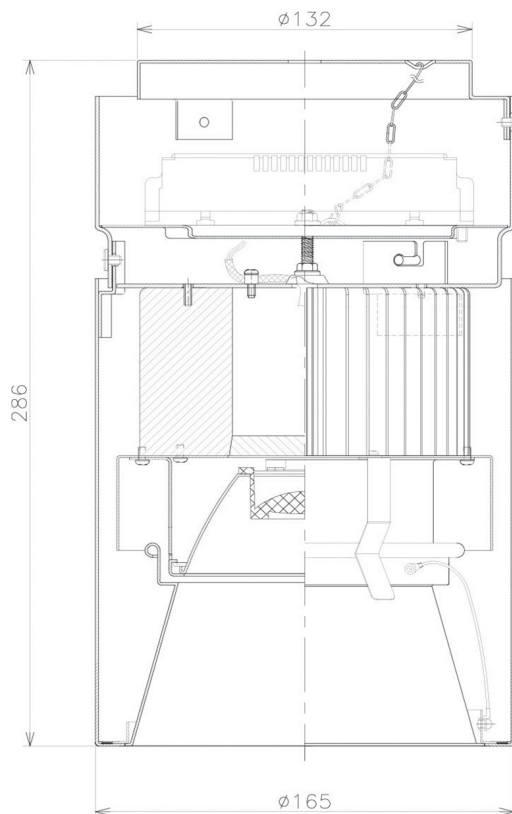

Item no. CD011-4220DB8535D

Series Name: Ceiling Light (Deep Cone)

Dark Mirror Reflector

Installation	Direct mount
Type	Ceiling Light (Deep Cone)
Fixture wattage	42.8W
Beam angle	15 deg
Color Temp.	3500K
CRI	Ra>85
Luminous	3105 lm
Body	Die-cast aluminum alloy
Body finish	Black
Trim finish	Black
Reflector finish	Dark Mirror
IP Rate	IP20
Light source	COB module
Input Voltage	AC220~240V
Dimming Type	Non-Dimmable
Certificate	CE, CCC
Cut Hole	N/A

Weight	
42.8W	2.6kg
36.0W	2.4kg
28.5W	2.4kg