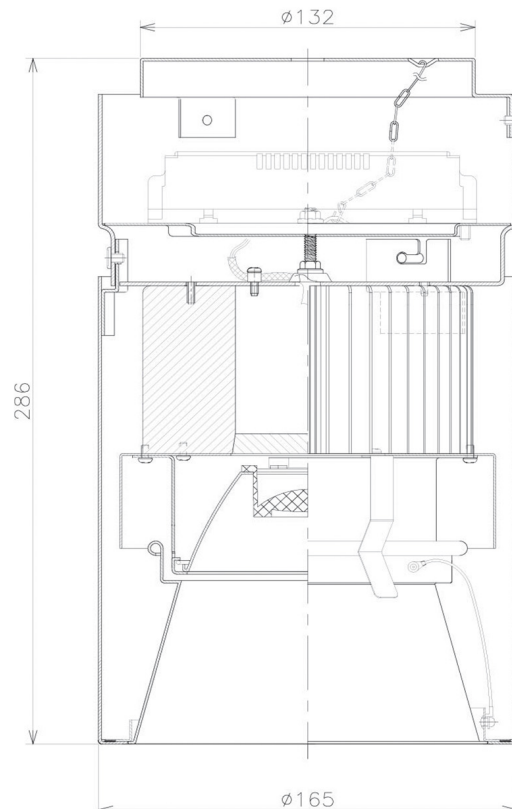

Item no. CD011-4220DB8540D

Series Name: Ceiling Light (Deep Cone)

Dark Mirror Reflector

Installation	Direct mount
Type	
Fixture wattage	42.8W
Beam angle	15 deg
Color Temp.	4000K
CRI	Ra>85
Luminous	3135 lm
Body	Die-cast aluminum alloy
Body finish	Black
Trim finish	Black
Reflector finish	Dark Mirror
IP Rate	IP20
Light source	COB module
Input Voltage	AC220~240V
Dimming Type	Non-Dimmable
Certificate	CE, CCC
Cut Hole	N/A

Weight	
42.8W	2.6kg
36.0W	2.4kg
28.5W	2.4kg