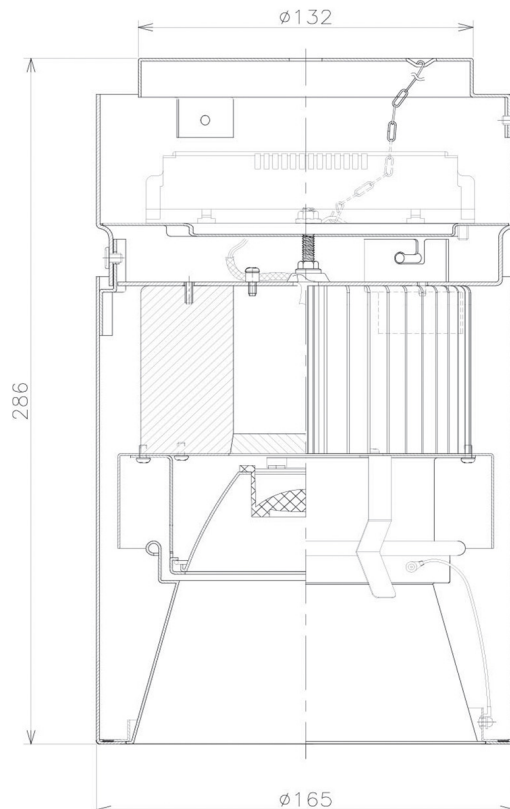

Item no. CD011-4220MB8527D

Series Name: Ceiling Light (Deep Cone)

Installation	Direct mount
Type	
Fixture wattage	42.8W
Beam angle	15 deg
Color Temp.	2700K
CRI	Ra>85
Luminous	3085 lm
Body	Die-cast aluminum alloy
Body finish	Black
Trim finish	Black
Reflector finish	Mirror
IP Rate	IP20
Light source	COB module
Input Voltage	AC220~240V
Dimming Type	Non-Dimmable
Certificate	CE, CCC
Cut Hole	N/A

Weight	
42.8W	2.6kg
36.0W	2.4kg
28.5W	2.4kg