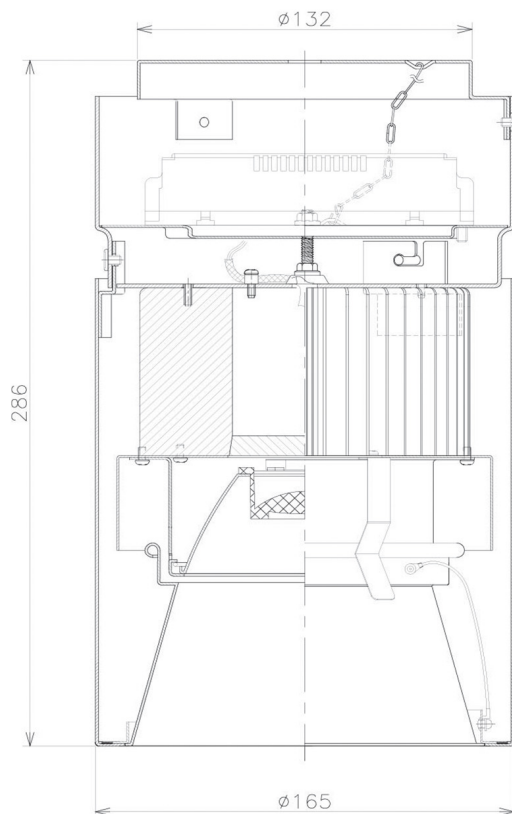

Item no. CD011-4220MB8527D

Series Name: Ceiling Light (Deep Cone)

Installation	Direct mount
Type	Ceiling Light (Deep Cone)
Fixture wattage	42.8W
Beam angle	15 deg
Color Temp.	2700K
CRI	Ra>85
Luminous	3085 lm
Body	Die-cast aluminum alloy
Body finish	Black
Trim finish	Black
Reflector finish	Mirror
IP Rate	IP20
Light source	COB module
Input Voltage	AC220~240V
Dimming Type	Non-Dimmable
Certificate	CE, CCC
Cut Hole	N/A

Weight	
42.8W	2.6kg
36.0W	2.4kg
28.5W	2.4kg