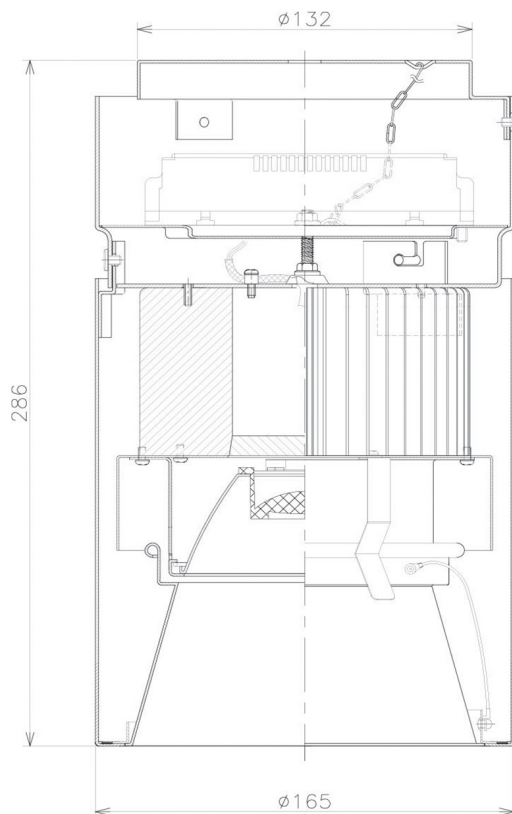

Item no. CD011-4220MB8530D

Series Name: Ceiling Light (Deep Cone)

Installation	Direct mount
Type	Ceiling Light (Deep Cone)
Fixture wattage	42.8W
Beam angle	15 deg
Color Temp.	3000K
CRI	Ra>85
Luminous	3216 lm
Body	Die-cast aluminum alloy
Body finish	Black
Trim finish	Black
Reflector finish	Mirror
IP Rate	IP20
Light source	COB module
Input Voltage	AC220~240V
Dimming Type	Non-Dimmable
Certificate	CE, CCC
Cut Hole	N/A

Weight	
42.8W	2.6kg
36.0W	2.4kg
28.5W	2.4kg