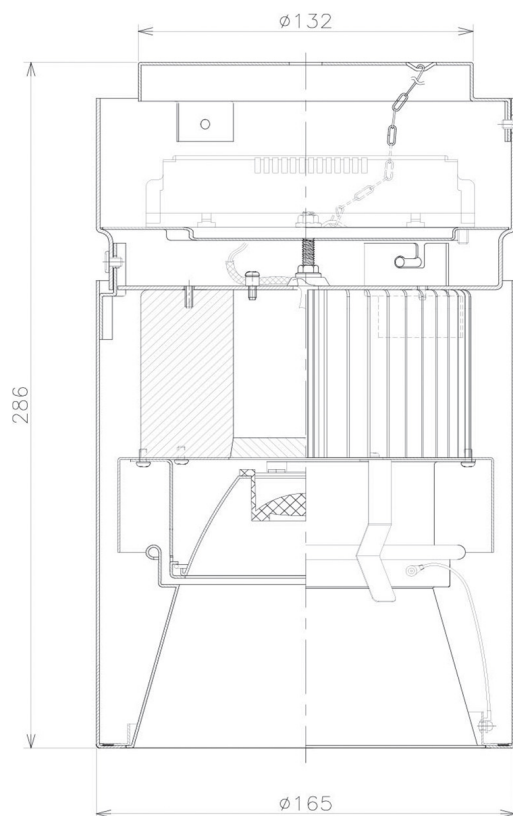

Item no. CD011-4220MB8530D

Series Name: Ceiling Light (Deep Cone)

Installation	Direct mount
Type	
Fixture wattage	42.8W
Beam angle	15 deg
Color Temp.	3000K
CRI	Ra>85
Luminous	3216 lm
Body	Die-cast aluminum alloy
Body finish	Black
Trim finish	Black
Reflector finish	Mirror
IP Rate	IP20
Light source	COB module
Input Voltage	AC220~240V
Dimming Type	Non-Dimmable
Certificate	CE, CCC
Cut Hole	N/A

Weight	
42.8W	2.6kg
36.0W	2.4kg
28.5W	2.4kg