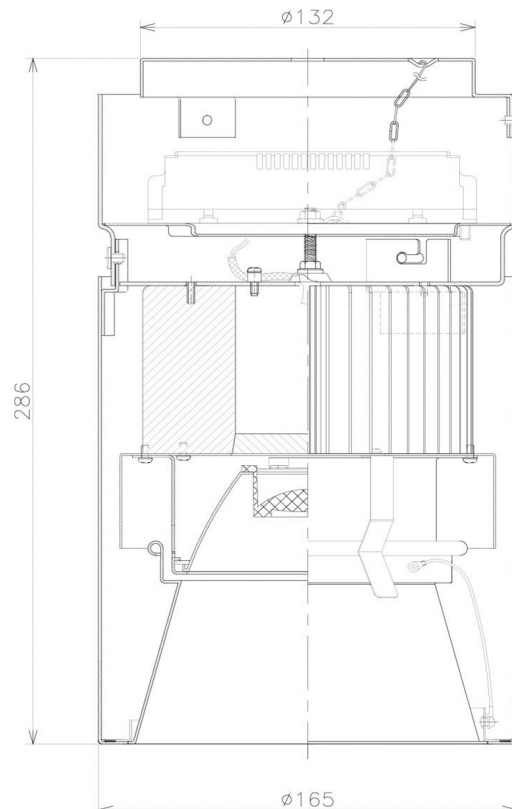

Item no. CD011-4220MB8530D

Series Name: Ceiling Light (Deep Cone)

Installation	Direct mount
Type	
Fixture wattage	42.8W
Beam angle	15 deg
Color Temp.	3000K
CRI	Ra>85
Luminous	3216 lm
Body	Die-cast aluminum alloy
Body finish	Black
Trim finish	Black
Reflector finish	Mirror
IP Rate	IP20
Light source	COB module
Input Voltage	AC220~240V
Dimming Type	Non-Dimmable
Certificate	CE, CCC
Cut Hole	N/A

Weight	
42.8W	2.6kg
36.0W	2.4kg
28.5W	2.4kg