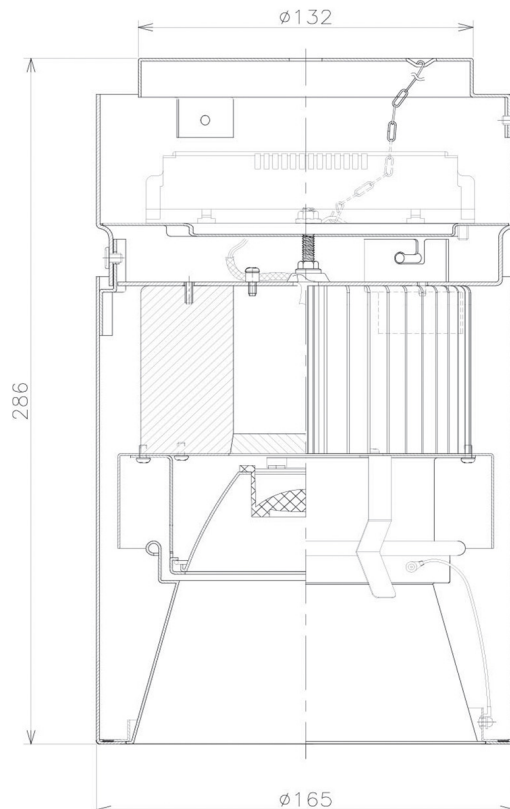

Item no. CD011-4220MB8535D

Series Name: Ceiling Light (Deep Cone)

Installation	Direct mount
Type	
Fixture wattage	42.8W
Beam angle	15 deg
Color Temp.	3500K
CRI	Ra>85
Luminous	3268 lm
Body	Die-cast aluminum alloy
Body finish	Black
Trim finish	Black
Reflector finish	Mirror
IP Rate	IP20
Light source	COB module
Input Voltage	AC220~240V
Dimming Type	Non-Dimmable
Certificate	CE, CCC
Cut Hole	N/A

Weight	
42.8W	2.6kg
36.0W	2.4kg
28.5W	2.4kg