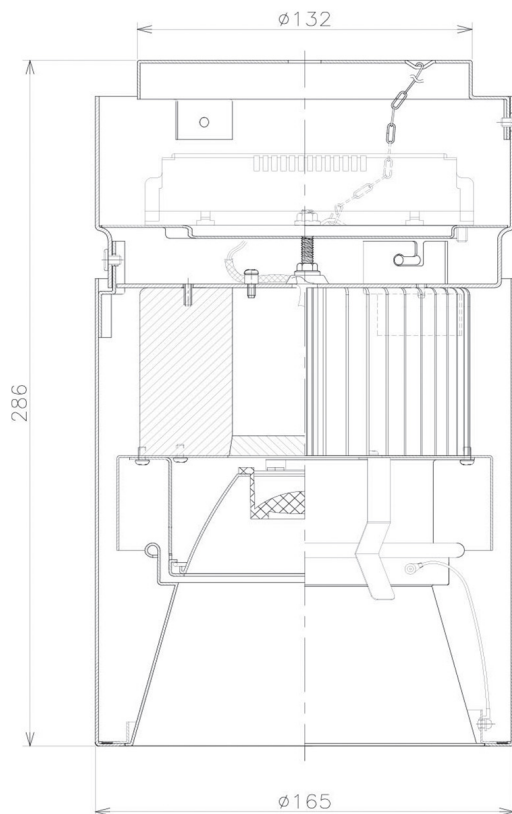

Item no. CD011-4220MB8535D

Series Name: Ceiling Light (Deep Cone)

Installation	Direct mount
Type	Ceiling Light (Deep Cone)
Fixture wattage	42.8W
Beam angle	15 deg
Color Temp.	3500K
CRI	Ra>85
Luminous	3268 lm
Body	Die-cast aluminum alloy
Body finish	Black
Trim finish	Black
Reflector finish	Mirror
IP Rate	IP20
Light source	COB module
Input Voltage	AC220~240V
Dimming Type	Non-Dimmable
Certificate	CE, CCC
Cut Hole	N/A

Weight	
42.8W	2.6kg
36.0W	2.4kg
28.5W	2.4kg