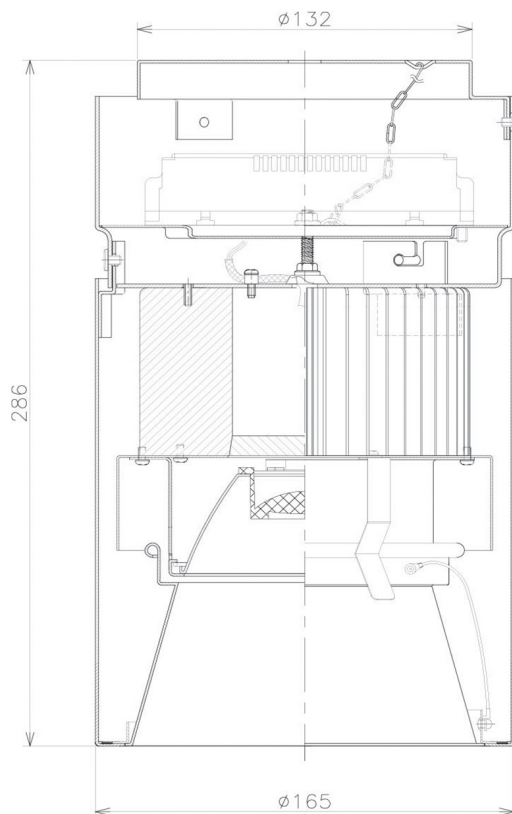

Item no. CD011-4220MB8540D

Series Name: Ceiling Light (Deep Cone)

Installation	Direct mount
Type	Ceiling Light (Deep Cone)
Fixture wattage	42.8W
Beam angle	15 deg
Color Temp.	4000K
CRI	Ra>85
Luminous	3300 lm
Body	Die-cast aluminum alloy
Body finish	Black
Trim finish	Black
Reflector finish	Mirror
IP Rate	IP20
Light source	COB module
Input Voltage	AC220~240V
Dimming Type	Non-Dimmable
Certificate	CE, CCC
Cut Hole	N/A

Weight	
42.8W	2.6kg
36.0W	2.4kg
28.5W	2.4kg