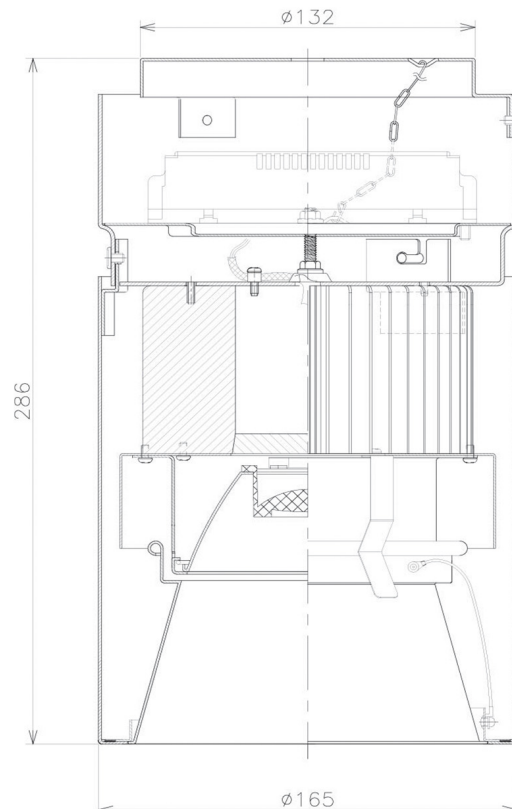

Item no. CD011-4220MB8540D

Series Name: Ceiling Light (Deep Cone)

Installation	Direct mount
Type	
Fixture wattage	42.8W
Beam angle	15 deg
Color Temp.	4000K
CRI	Ra>85
Luminous	3300 lm
Body	Die-cast aluminum alloy
Body finish	Black
Trim finish	Black
Reflector finish	Mirror
IP Rate	IP20
Light source	COB module
Input Voltage	AC220~240V
Dimming Type	Non-Dimmable
Certificate	CE, CCC
Cut Hole	N/A

Weight	
42.8W	2.6kg
36.0W	2.4kg
28.5W	2.4kg