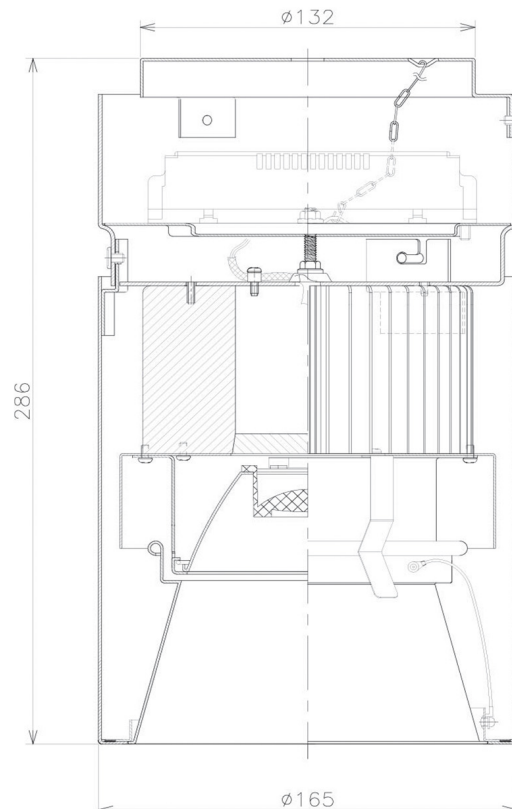

Item no. CD011-4230DB8527D

Series Name: Ceiling Light (Deep Cone)

Dark Mirror Reflector

Installation	Direct mount
Type	
Fixture wattage	42.8W
Beam angle	30 deg
Color Temp.	2700K
CRI	Ra>85
Luminous	2910 lm
Body	Die-cast aluminum alloy
Body finish	Black
Trim finish	Black
Reflector finish	Dark Mirror
IP Rate	IP20
Light source	COB module
Input Voltage	AC220~240V
Dimming Type	Non-Dimmable
Certificate	CE, CCC
Cut Hole	N/A

Weight	
42.8W	2.6kg
36.0W	2.4kg
28.5W	2.4kg