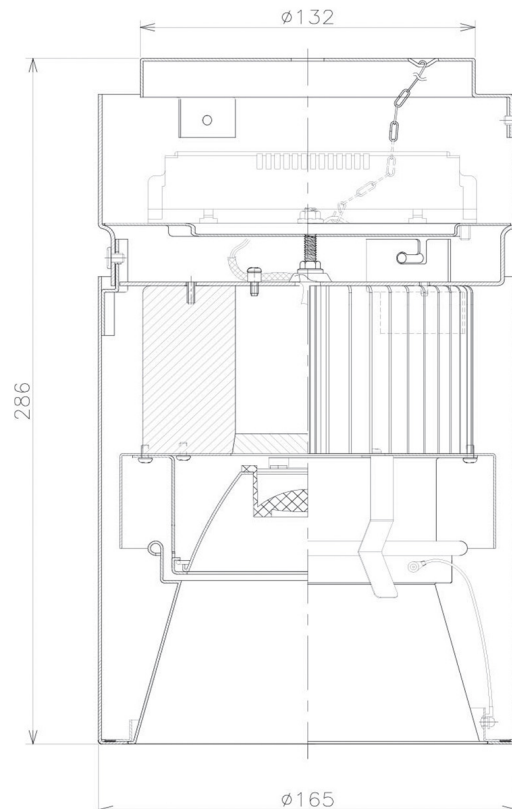

Item no. CD011-4230DB8527D

Series Name: Ceiling Light (Deep Cone)

Dark Mirror Reflector

Installation	Direct mount
Type	Ceiling Light (Deep Cone)
Fixture wattage	42.8W
Beam angle	30 deg
Color Temp.	2700K
CRI	Ra>85
Luminous	2910 lm
Body	Die-cast aluminum alloy
Body finish	Black
Trim finish	Black
Reflector finish	Dark Mirror
IP Rate	IP20
Light source	COB module
Input Voltage	AC220~240V
Dimming Type	Non-Dimmable
Certificate	CE, CCC
Cut Hole	N/A

Weight	
42.8W	2.6kg
36.0W	2.4kg
28.5W	2.4kg