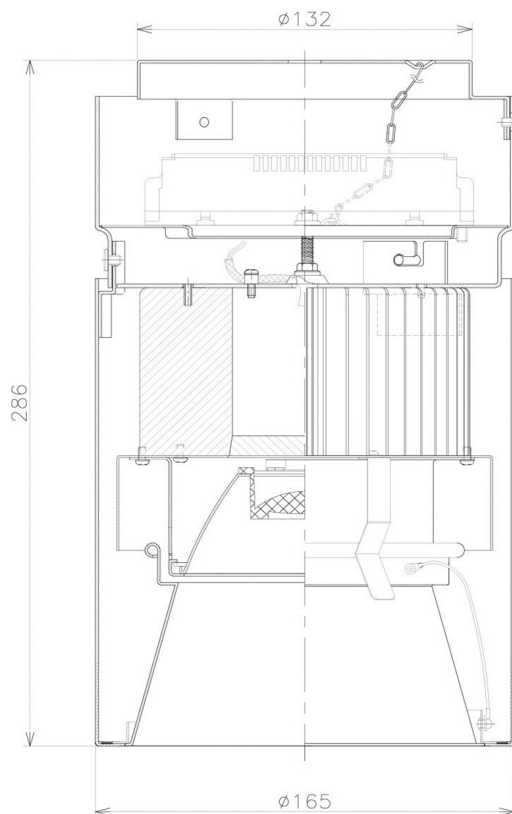

Item no. CD011-4230DB8530D

Series Name: Ceiling Light (Deep Cone)

Dark Mirror Reflector

Installation	Direct mount
Type	
Fixture wattage	42.8W
Beam angle	30 deg
Color Temp.	3000K
CRI	Ra>85
Luminous	3034 lm
Body	Die-cast aluminum alloy
Body finish	Black
Trim finish	Black
Reflector finish	Dark Mirror
IP Rate	IP20
Light source	COB module
Input Voltage	AC220~240V
Dimming Type	Non-Dimmable
Certificate	CE, CCC
Cut Hole	N/A

Weight	
42.8W	2.6kg
36.0W	2.4kg
28.5W	2.4kg