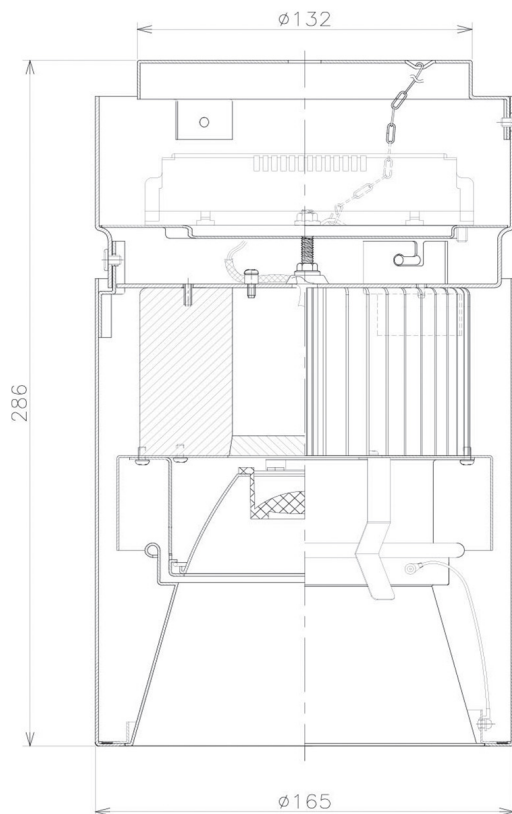

Item no. CD011-4230DB8535D

Series Name: Ceiling Light (Deep Cone)

Dark Mirror Reflector

Installation	Direct mount
Type	Ceiling Light (Deep Cone)
Fixture wattage	42.8W
Beam angle	30 deg
Color Temp.	3500K
CRI	Ra>85
Luminous	3083 lm
Body	Die-cast aluminum alloy
Body finish	Black
Trim finish	Black
Reflector finish	Dark Mirror
IP Rate	IP20
Light source	COB module
Input Voltage	AC220~240V
Dimming Type	Non-Dimmable
Certificate	CE, CCC
Cut Hole	N/A

Weight	
42.8W	2.6kg
36.0W	2.4kg
28.5W	2.4kg