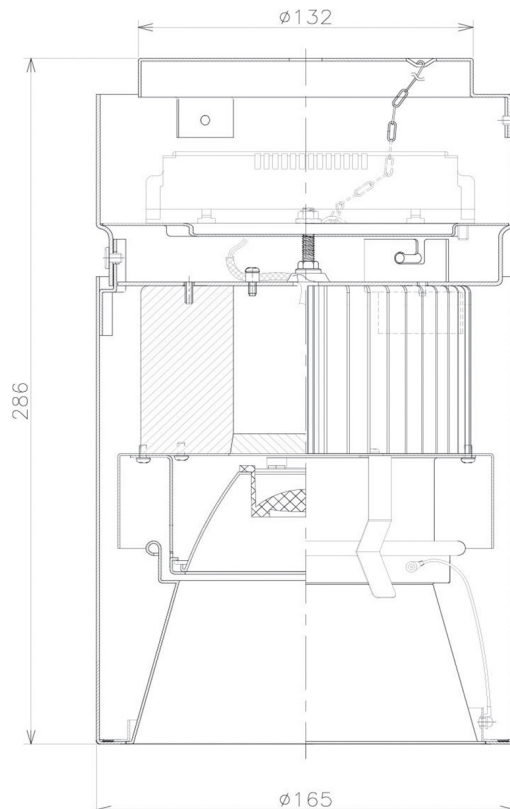

Item no. CD011-4230DB8535D

Series Name: Ceiling Light (Deep Cone)

Dark Mirror Reflector

Installation	Direct mount
Type	
Fixture wattage	42.8W
Beam angle	30 deg
Color Temp.	3500K
CRI	Ra>85
Luminous	3083 lm
Body	Die-cast aluminum alloy
Body finish	Black
Trim finish	Black
Reflector finish	Dark Mirror
IP Rate	IP20
Light source	COB module
Input Voltage	AC220~240V
Dimming Type	Non-Dimmable
Certificate	CE, CCC
Cut Hole	N/A

Weight	
42.8W	2.6kg
36.0W	2.4kg
28.5W	2.4kg