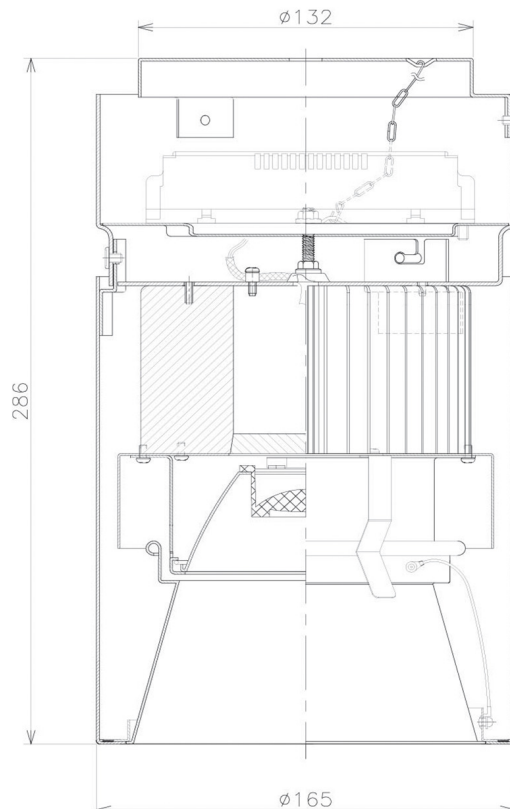

Item no. CD011-4230DB8540D

Series Name: Ceiling Light (Deep Cone)

Dark Mirror Reflector

Installation	Direct mount
Type	Ceiling Light (Deep Cone)
Fixture wattage	42.8W
Beam angle	30 deg
Color Temp.	4000K
CRI	Ra>85
Luminous	3113 lm
Body	Die-cast aluminum alloy
Body finish	Black
Trim finish	Black
Reflector finish	Dark Mirror
IP Rate	IP20
Light source	COB module
Input Voltage	AC220~240V
Dimming Type	Non-Dimmable
Certificate	CE, CCC
Cut Hole	N/A

Weight	
42.8W	2.6kg
36.0W	2.4kg
28.5W	2.4kg