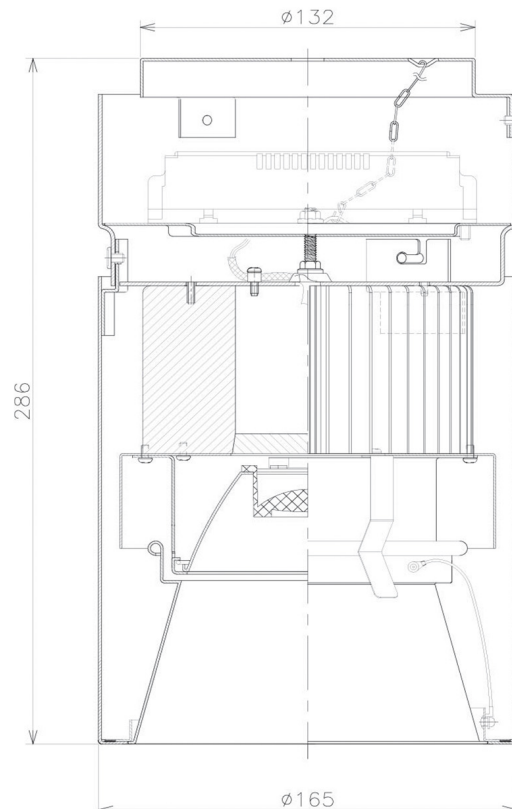

Item no. CD011-4230DB8540D

Series Name: Ceiling Light (Deep Cone)

Dark Mirror Reflector

Installation	Direct mount
Type	
Fixture wattage	42.8W
Beam angle	30 deg
Color Temp.	4000K
CRI	Ra>85
Luminous	3113 lm
Body	Die-cast aluminum alloy
Body finish	Black
Trim finish	Black
Reflector finish	Dark Mirror
IP Rate	IP20
Light source	COB module
Input Voltage	AC220~240V
Dimming Type	Non-Dimmable
Certificate	CE, CCC
Cut Hole	N/A

Weight	
42.8W	2.6kg
36.0W	2.4kg
28.5W	2.4kg