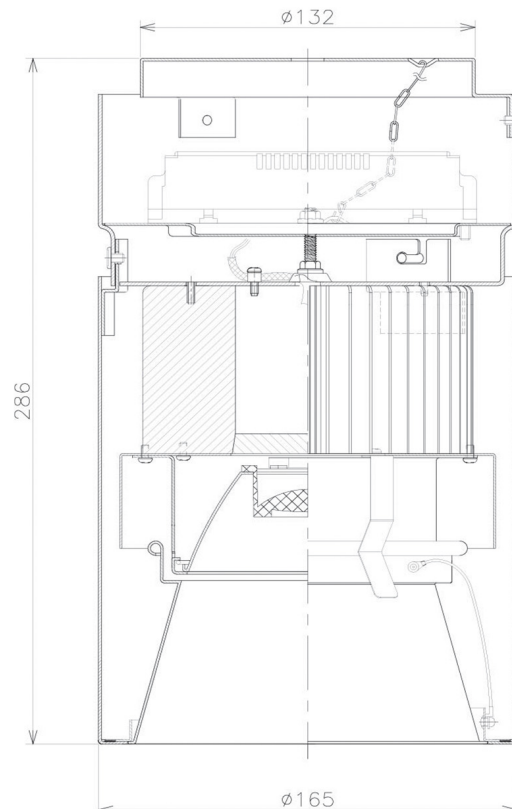

Item no. CD011-4230MB8527D

Series Name: Ceiling Light (Deep Cone)

Installation	Direct mount
Type	
Fixture wattage	42.8W
Beam angle	30 deg
Color Temp.	2700K
CRI	Ra>85
Luminous	3063 lm
Body	Die-cast aluminum alloy
Body finish	Black
Trim finish	Black
Reflector finish	Mirror
IP Rate	IP20
Light source	COB module
Input Voltage	AC220~240V
Dimming Type	Non-Dimmable
Certificate	CE, CCC
Cut Hole	N/A

Weight	
42.8W	2.6kg
36.0W	2.4kg
28.5W	2.4kg