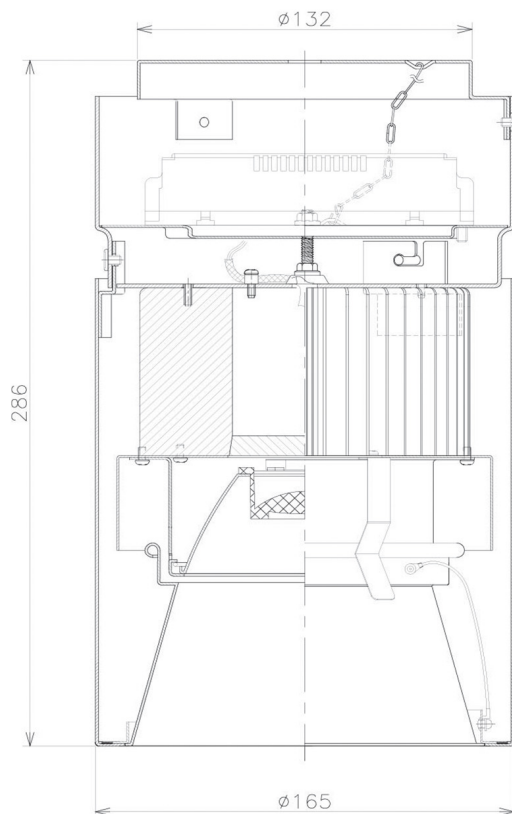

Item no. CD011-4230MB8530D

Series Name: Ceiling Light (Deep Cone)

Installation	Direct mount
Type	Ceiling Light (Deep Cone)
Fixture wattage	42.8W
Beam angle	30 deg
Color Temp.	3000K
CRI	Ra>85
Luminous	3194 lm
Body	Die-cast aluminum alloy
Body finish	Black
Trim finish	Black
Reflector finish	Mirror
IP Rate	IP20
Light source	COB module
Input Voltage	AC220~240V
Dimming Type	Non-Dimmable
Certificate	CE, CCC
Cut Hole	N/A

Weight	
42.8W	2.6kg
36.0W	2.4kg
28.5W	2.4kg