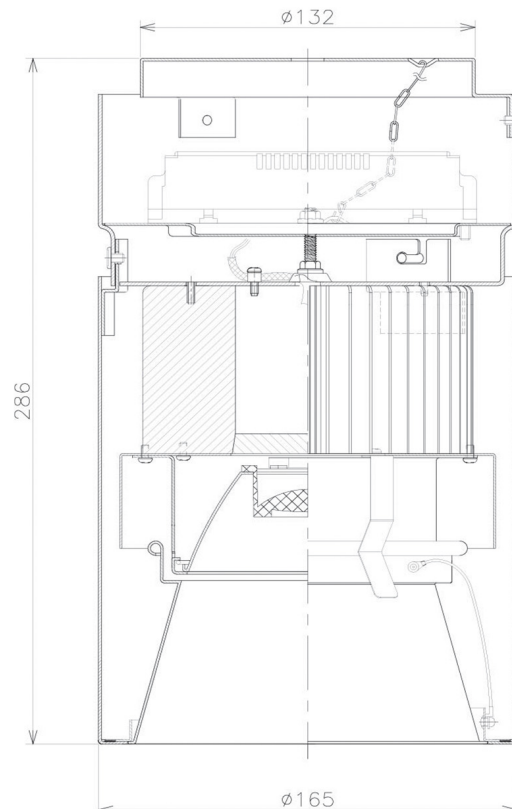

Item no. CD011-4230MB8530D

Series Name: Ceiling Light (Deep Cone)

Installation	Direct mount
Type	
Fixture wattage	42.8W
Beam angle	30 deg
Color Temp.	3000K
CRI	Ra>85
Luminous	3194 lm
Body	Die-cast aluminum alloy
Body finish	Black
Trim finish	Black
Reflector finish	Mirror
IP Rate	IP20
Light source	COB module
Input Voltage	AC220~240V
Dimming Type	Non-Dimmable
Certificate	CE, CCC
Cut Hole	N/A

Weight	
42.8W	2.6kg
36.0W	2.4kg
28.5W	2.4kg