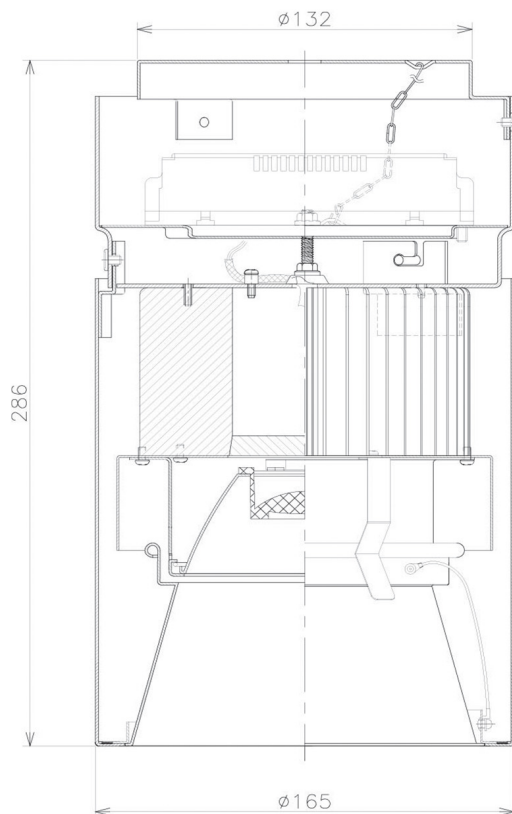

Item no. CD011-4230MB8535D

Series Name: Ceiling Light (Deep Cone)

Installation	Direct mount
Type	Ceiling Light (Deep Cone)
Fixture wattage	42.8W
Beam angle	30 deg
Color Temp.	3500K
CRI	Ra>85
Luminous	3246 lm
Body	Die-cast aluminum alloy
Body finish	Black
Trim finish	Black
Reflector finish	Mirror
IP Rate	IP20
Light source	COB module
Input Voltage	AC220~240V
Dimming Type	Non-Dimmable
Certificate	CE, CCC
Cut Hole	N/A

Weight	
42.8W	2.6kg
36.0W	2.4kg
28.5W	2.4kg