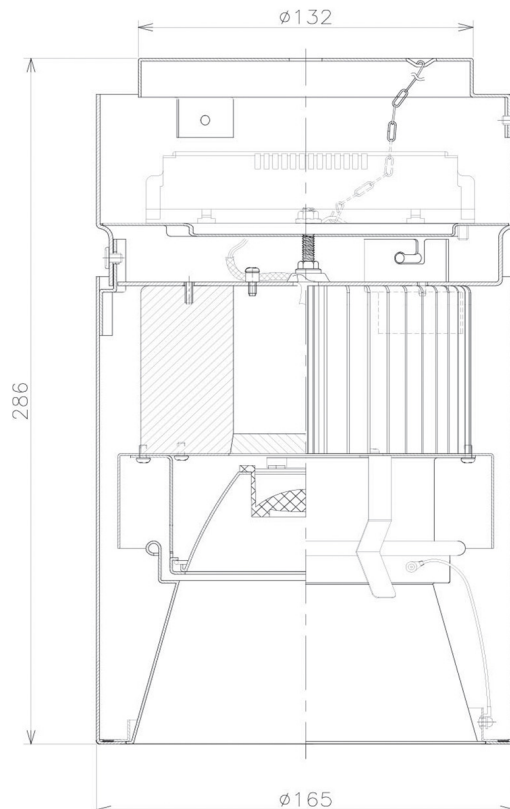

Item no. CD011-4230MB8535D

Series Name: Ceiling Light (Deep Cone)

Installation	Direct mount
Type	
Fixture wattage	42.8W
Beam angle	30 deg
Color Temp.	3500K
CRI	Ra>85
Luminous	3246 lm
Body	Die-cast aluminum alloy
Body finish	Black
Trim finish	Black
Reflector finish	Mirror
IP Rate	IP20
Light source	COB module
Input Voltage	AC220~240V
Dimming Type	Non-Dimmable
Certificate	CE, CCC
Cut Hole	N/A

Weight	
42.8W	2.6kg
36.0W	2.4kg
28.5W	2.4kg