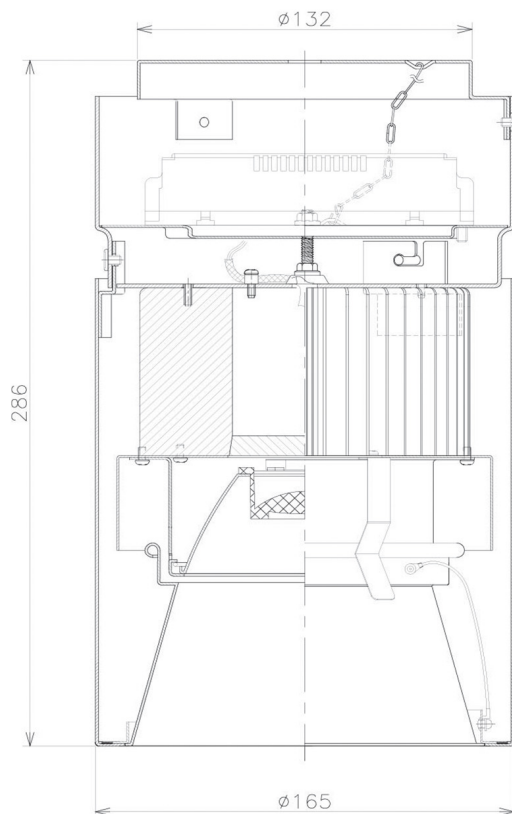

Item no. CD011-4230MB8540D

Series Name: Ceiling Light (Deep Cone)

Installation	Direct mount
Type	Ceiling Light (Deep Cone)
Fixture wattage	42.8W
Beam angle	30 deg
Color Temp.	4000K
CRI	Ra>85
Luminous	3277 lm
Body	Die-cast aluminum alloy
Body finish	Black
Trim finish	Black
Reflector finish	Mirror
IP Rate	IP20
Light source	COB module
Input Voltage	AC220~240V
Dimming Type	Non-Dimmable
Certificate	CE, CCC
Cut Hole	N/A

Weight	
42.8W	2.6kg
36.0W	2.4kg
28.5W	2.4kg