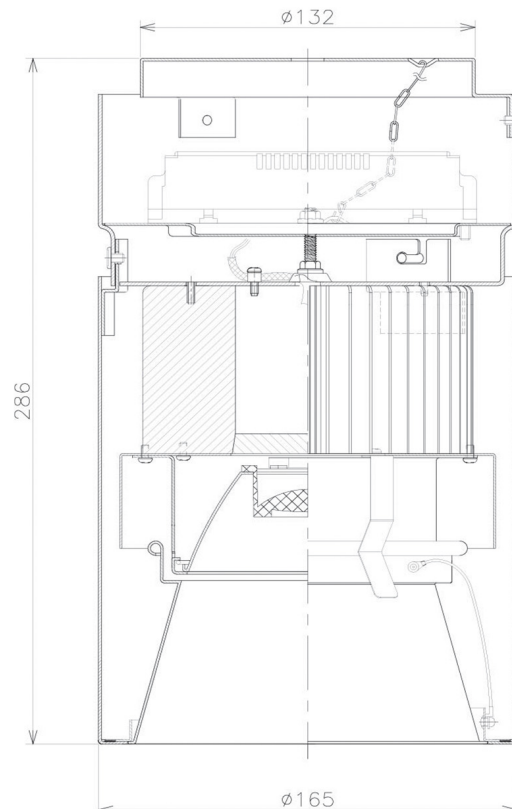

Item no. CD011-4230MB8540D

Series Name: Ceiling Light (Deep Cone)

Installation	Direct mount
Type	
Fixture wattage	42.8W
Beam angle	30 deg
Color Temp.	4000K
CRI	Ra>85
Luminous	3277 lm
Body	Die-cast aluminum alloy
Body finish	Black
Trim finish	Black
Reflector finish	Mirror
IP Rate	IP20
Light source	COB module
Input Voltage	AC220~240V
Dimming Type	Non-Dimmable
Certificate	CE, CCC
Cut Hole	N/A

Weight	
42.8W	2.6kg
36.0W	2.4kg
28.5W	2.4kg