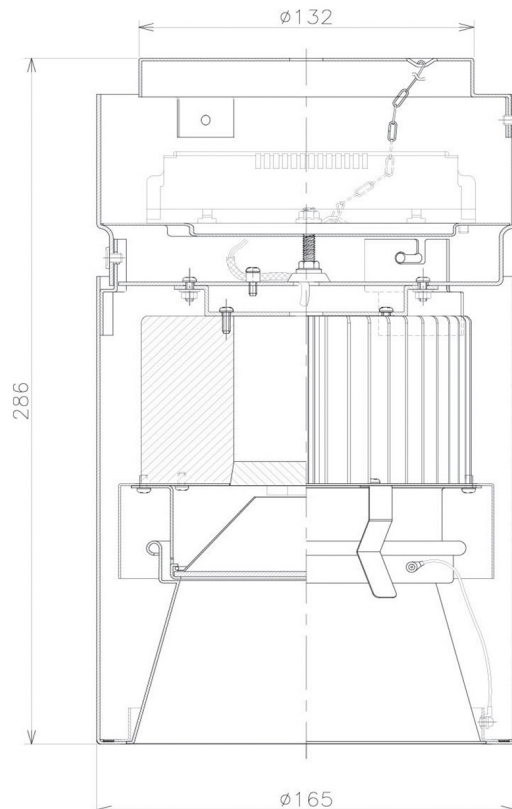

Item no. CD011-4250DB8527D

Series Name: Ceiling Light (Deep Cone)

Dark Mirror Reflector

Installation	Direct mount
Type	Ceiling Light (Deep Cone)
Fixture wattage	42.8W
Beam angle	65 deg
Color Temp.	2700K
CRI	Ra>85
Luminous	2995 lm
Body	Die-cast aluminum alloy
Body finish	Black
Trim finish	Black
Reflector finish	Dark Mirror
IP Rate	IP20
Light source	COB module
Input Voltage	AC220~240V
Dimming Type	Non-Dimmable
Certificate	CE, CCC
Cut Hole	N/A

Weight	
42.8W	2.6kg
36.0W	2.4kg
28.5W	2.4kg