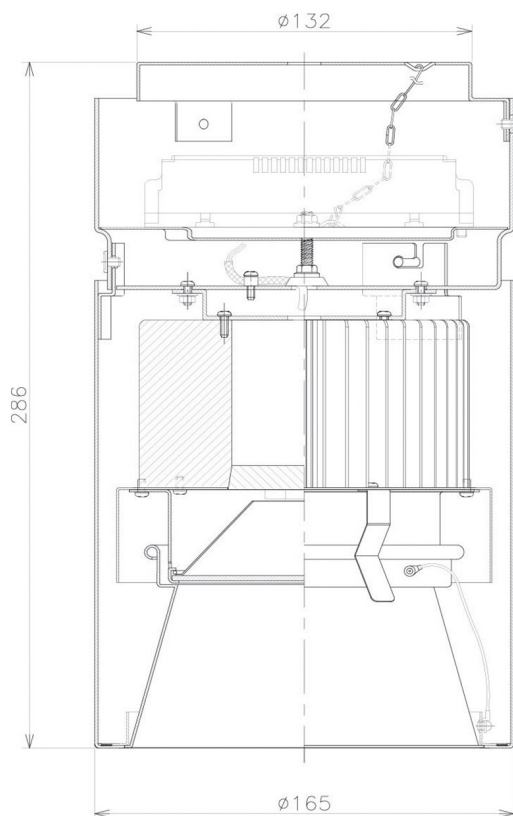

Item no. CD011-4250DB8527D

Series Name: Ceiling Light (Deep Cone)

Dark Mirror Reflector

Installation	Direct mount
Type	
Fixture wattage	42.8W
Beam angle	65 deg
Color Temp.	2700K
CRI	Ra>85
Luminous	2995 lm
Body	Die-cast aluminum alloy
Body finish	Black
Trim finish	Black
Reflector finish	Dark Mirror
IP Rate	IP20
Light source	COB module
Input Voltage	AC220~240V
Dimming Type	Non-Dimmable
Certificate	CE, CCC
Cut Hole	N/A

Weight	
42.8W	2.6kg
36.0W	2.4kg
28.5W	2.4kg