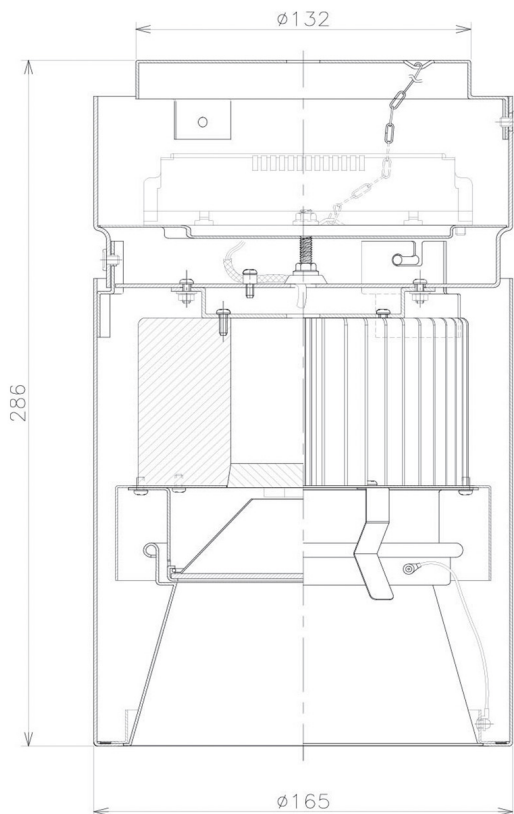

Item no. CD011-4250DB8530D

Series Name: Ceiling Light (Deep Cone)

Dark Mirror Reflector

Installation	Direct mount
Type	Ceiling Light (Deep Cone)
Fixture wattage	42.8W
Beam angle	65 deg
Color Temp.	3000K
CRI	Ra>85
Luminous	3123 lm
Body	Die-cast aluminum alloy
Body finish	Black
Trim finish	Black
Reflector finish	Dark Mirror
IP Rate	IP20
Light source	COB module
Input Voltage	AC220~240V
Dimming Type	Non-Dimmable
Certificate	CE, CCC
Cut Hole	N/A

Weight	
42.8W	2.6kg
36.0W	2.4kg
28.5W	2.4kg