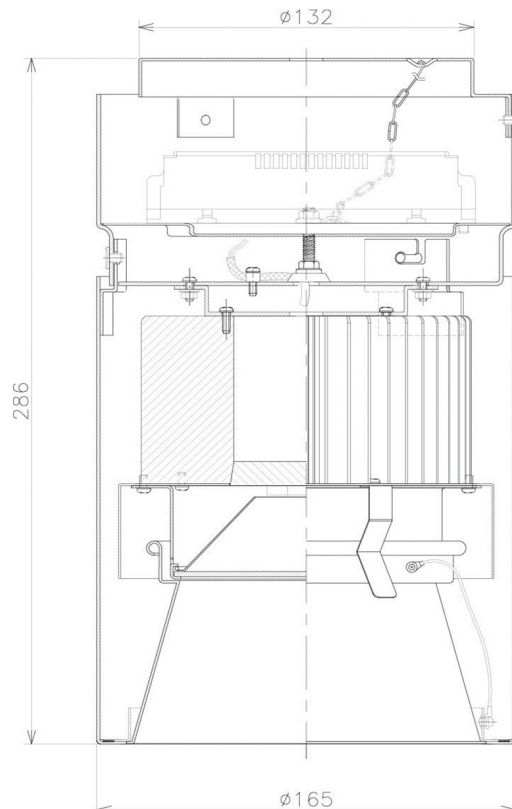

Item no. CD011-4250DB8530D

Series Name: Ceiling Light (Deep Cone)

Dark Mirror Reflector

Installation	Direct mount
Type	
Fixture wattage	42.8W
Beam angle	65 deg
Color Temp.	3000K
CRI	Ra>85
Luminous	3123 lm
Body	Die-cast aluminum alloy
Body finish	Black
Trim finish	Black
Reflector finish	Dark Mirror
IP Rate	IP20
Light source	COB module
Input Voltage	AC220~240V
Dimming Type	Non-Dimmable
Certificate	CE, CCC
Cut Hole	N/A

Weight	
42.8W	2.6kg
36.0W	2.4kg
28.5W	2.4kg