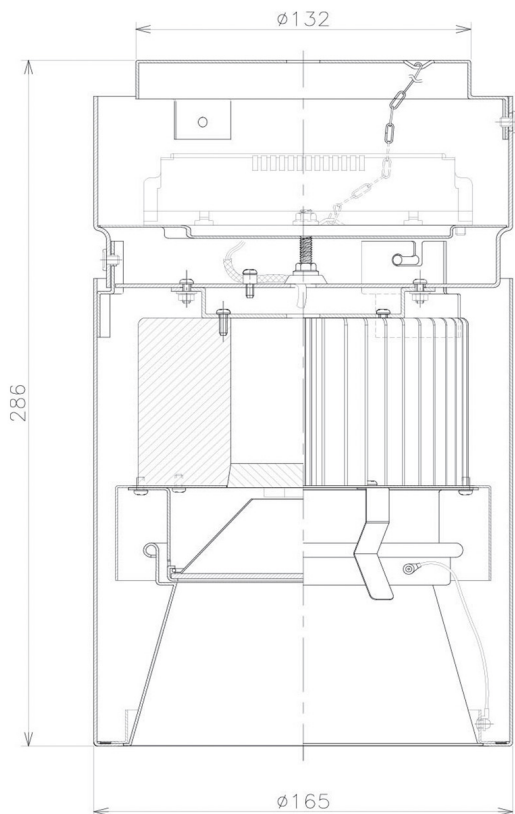

Item no. CD011-4250DB8535D

Series Name: Ceiling Light (Deep Cone)

Dark Mirror Reflector

Installation	Direct mount
Type	Ceiling Light (Deep Cone)
Fixture wattage	42.8W
Beam angle	65 deg
Color Temp.	3500K
CRI	Ra>85
Luminous	3173 lm
Body	Die-cast aluminum alloy
Body finish	Black
Trim finish	Black
Reflector finish	Dark Mirror
IP Rate	IP20
Light source	COB module
Input Voltage	AC220~240V
Dimming Type	Non-Dimmable
Certificate	CE, CCC
Cut Hole	N/A

Weight	
42.8W	2.6kg
36.0W	2.4kg
28.5W	2.4kg