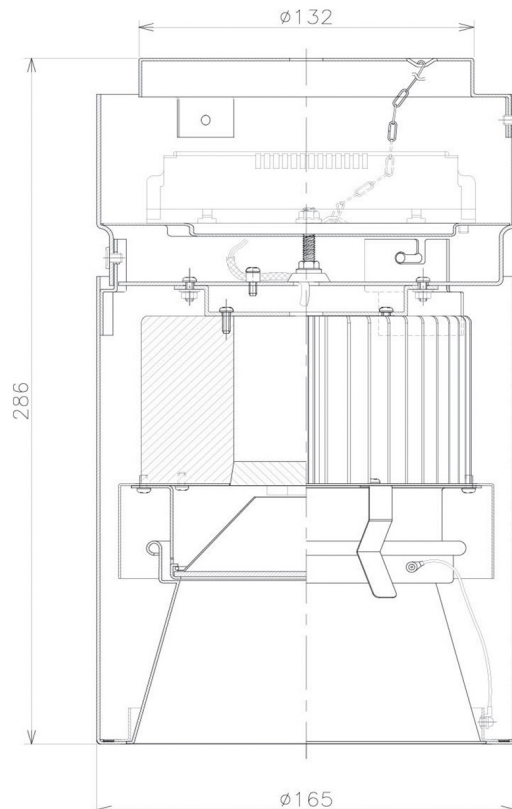

Item no. CD011-4250DB8535D

Series Name: Ceiling Light (Deep Cone)

Dark Mirror Reflector

Installation	Direct mount
Type	
Fixture wattage	42.8W
Beam angle	65 deg
Color Temp.	3500K
CRI	Ra>85
Luminous	3173 lm
Body	Die-cast aluminum alloy
Body finish	Black
Trim finish	Black
Reflector finish	Dark Mirror
IP Rate	IP20
Light source	COB module
Input Voltage	AC220~240V
Dimming Type	Non-Dimmable
Certificate	CE, CCC
Cut Hole	N/A

Weight	
42.8W	2.6kg
36.0W	2.4kg
28.5W	2.4kg