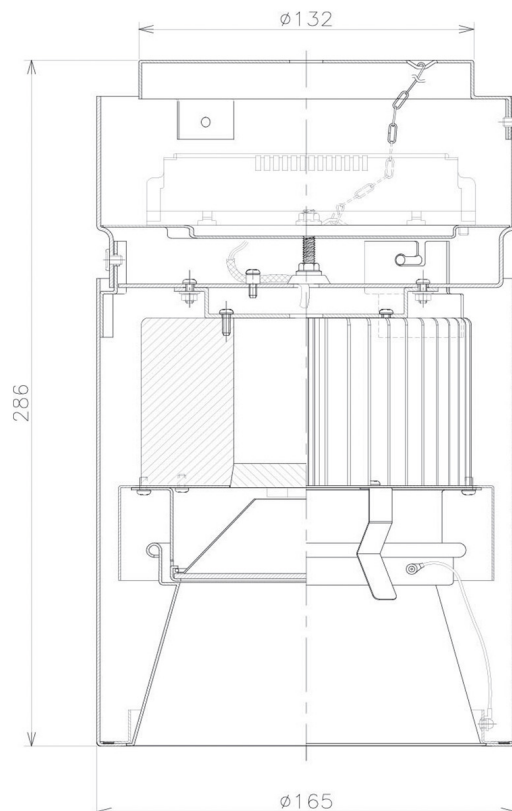

Item no. CD011-4250DB8540D

Series Name: Ceiling Light (Deep Cone)

Dark Mirror Reflector

Installation	Direct mount
Type	
Fixture wattage	42.8W
Beam angle	65 deg
Color Temp.	4000K
CRI	Ra>85
Luminous	3204 lm
Body	Die-cast aluminum alloy
Body finish	Black
Trim finish	Black
Reflector finish	Dark Mirror
IP Rate	IP20
Light source	COB module
Input Voltage	AC220~240V
Dimming Type	Non-Dimmable
Certificate	CE, CCC
Cut Hole	N/A

Weight	
42.8W	2.6kg
36.0W	2.4kg
28.5W	2.4kg