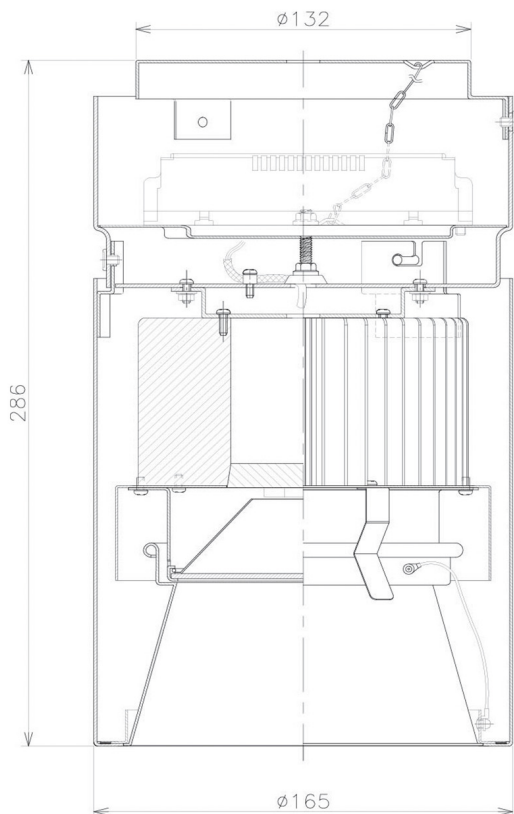

Item no. CD011-4250DB8540D

Series Name: Ceiling Light (Deep Cone)

Dark Mirror Reflector

Installation	Direct mount
Type	Ceiling Light (Deep Cone)
Fixture wattage	42.8W
Beam angle	65 deg
Color Temp.	4000K
CRI	Ra>85
Luminous	3204 lm
Body	Die-cast aluminum alloy
Body finish	Black
Trim finish	Black
Reflector finish	Dark Mirror
IP Rate	IP20
Light source	COB module
Input Voltage	AC220~240V
Dimming Type	Non-Dimmable
Certificate	CE, CCC
Cut Hole	N/A

Weight	
42.8W	2.6kg
36.0W	2.4kg
28.5W	2.4kg