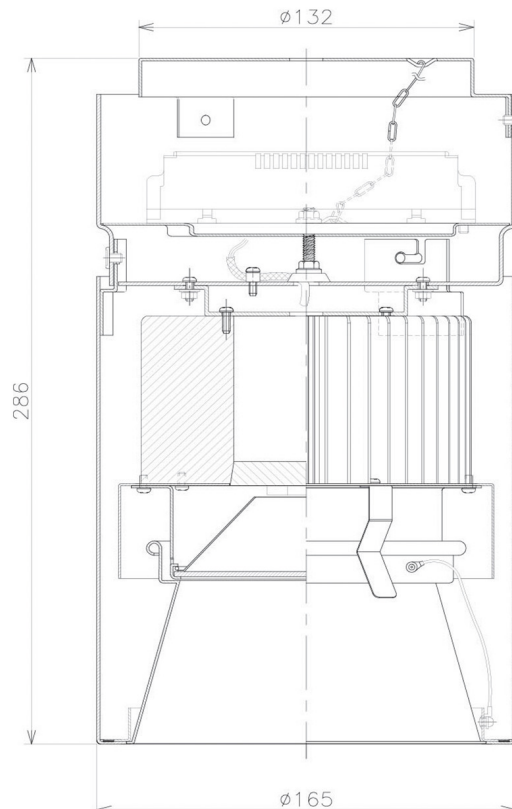

Item no. CD011-4250MB8527D

Series Name: Ceiling Light (Deep Cone)

|                  |                         |
|------------------|-------------------------|
| Installation     | Direct mount            |
| Type             |                         |
| Fixture wattage  | 42.8W                   |
| Beam angle       | 65 deg                  |
| Color Temp.      | 2700K                   |
| CRI              | Ra>85                   |
| Luminous         | 3153 lm                 |
| Body             | Die-cast aluminum alloy |
| Body finish      | Black                   |
| Trim finish      | Black                   |
| Reflector finish | Mirror                  |
| IP Rate          | IP20                    |
| Light source     | COB module              |
| Input Voltage    | AC220~240V              |
| Dimming Type     | Non-Dimmable            |
| Certificate      | CE, CCC                 |
| Cut Hole         | N/A                     |

| Weight |       |
|--------|-------|
| 42.8W  | 2.6kg |
| 36.0W  | 2.4kg |
| 28.5W  | 2.4kg |