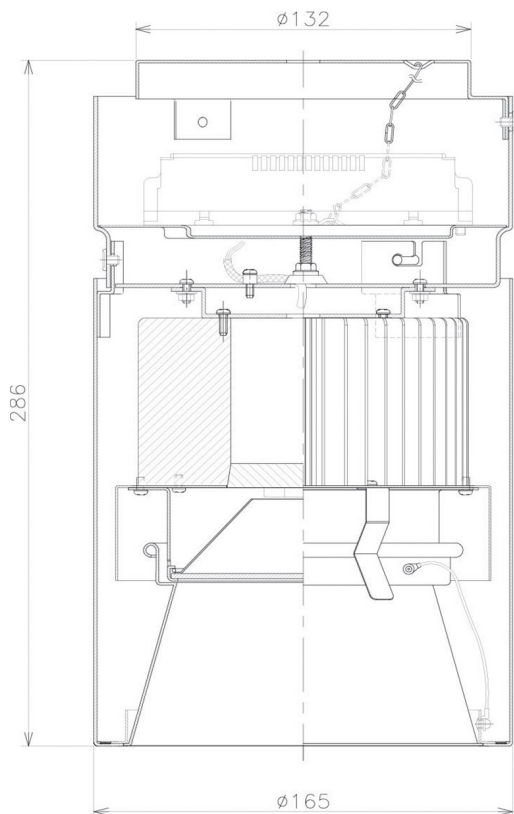

Item no. CD011-4250MB8527D

Series Name: Ceiling Light (Deep Cone)

Installation	Direct mount
Type	Ceiling Light (Deep Cone)
Fixture wattage	42.8W
Beam angle	65 deg
Color Temp.	2700K
CRI	Ra>85
Luminous	3153 lm
Body	Die-cast aluminum alloy
Body finish	Black
Trim finish	Black
Reflector finish	Mirror
IP Rate	IP20
Light source	COB module
Input Voltage	AC220~240V
Dimming Type	Non-Dimmable
Certificate	CE, CCC
Cut Hole	N/A

Weight	
42.8W	2.6kg
36.0W	2.4kg
28.5W	2.4kg